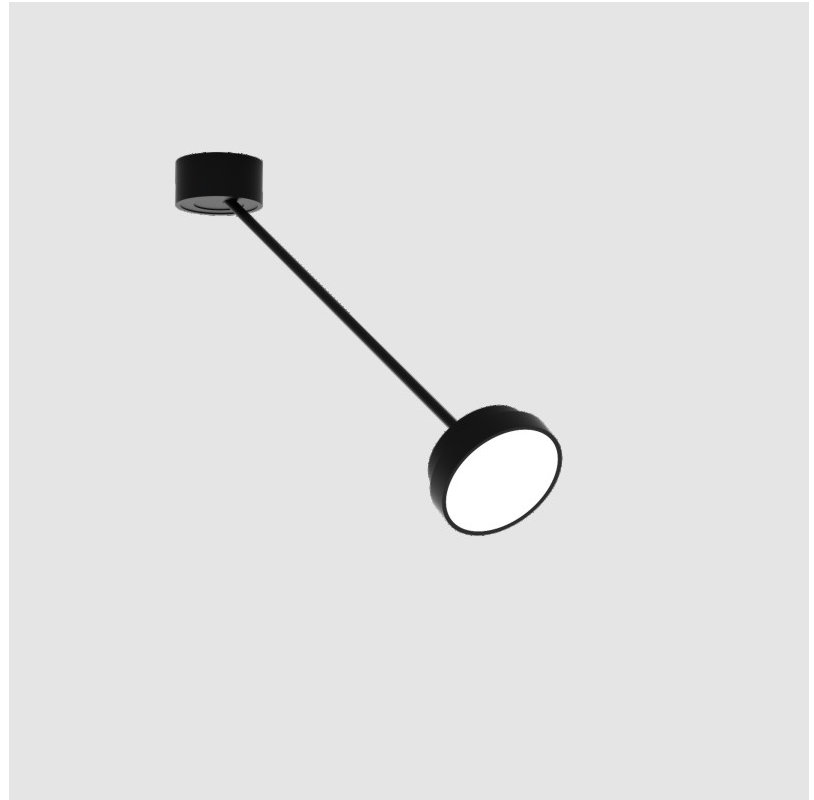

GENERAL

Series: Sign Diva Dancer
Subseries: Sign Diva Dancer
Brand: Prolicht
Division: Architectural
Mounting Type: Suspension
Mounting Location: Ceiling
Subcategory: Pendant

PHYSICAL

Shape: Round
Diameter (mm): 200
Diameter (in): 7 7/8
Height (mm): 72
Height (in): 2 13/16
Max. Overall Height (mm): 870
Max. Overall Height (in): 34 1/4
Extension (mm): 750
Extension (in): 29 1/2
Light Distribution: Adjustable / Direct
Weight (kg): 1.999
Weight (lbs): 4.407
Diffuser: PMMA - Opal / Micro-Prism / Sparkling Secret / Vintage Industrial
Fixture Finish: SSR / BKV / CWI / CRY / HAB / UFT / ITA / RUA / FTG / MYG / LOD / PUS / FRO / FUP / KIA / POP / BLS / SPG / MEY / GOH / GUM / CHC / COM / ABZ / JAG / OBR / MOS / ROR
Fixture Material: Extruded Aluminum / Steel

ELECTRICAL

Lamp Type: LED (Zhaga Standard)
Input Wattage (W): 10
Dimming: Tri-Mode (Non-Dimming and Phase Dimming (120Vac only) and 0-10V Dimming)
Driver Included: Yes
Driver Location: Integrated
Driver Type: Constant Current - Universal
Driver Class: Class 2
Input Voltage (V): 120 - 277
Constant Current (MA): 350

LED

Color Temperature (*K): 2700 / 3000 / 3500 / 4000
Max. Delivered Lumen (lm): 776 / 830 / 837 / 854
Nominal Lumen (lm): 1280 / 1370 / 1382 / 1410
CRI: >90 CRI
Lamp Life (hrs): 50000

OPTICAL

Adjustability: Rotational Canopy 170°; Tilting Canopy ±50°; Tilting Head ±90°

RATINGS AND CERTIFICATIONS

Certified By: Certified for North American Standards
IP rating: IP20