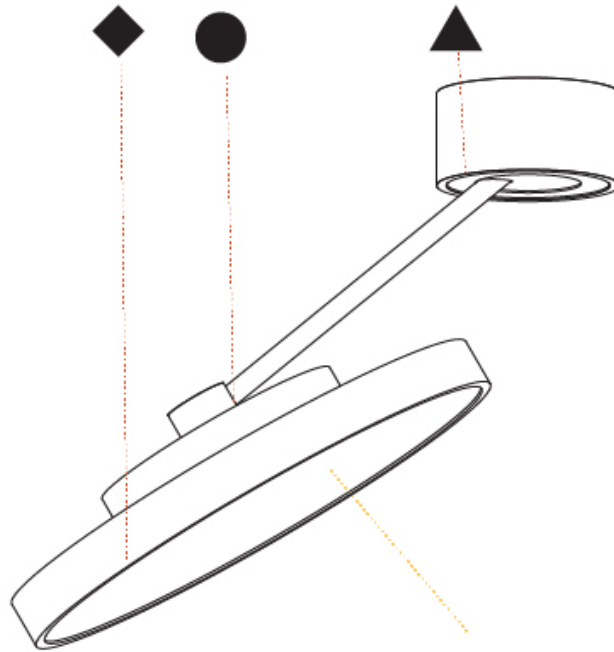

SIGN DIVA DANCER KORONA SUSPENSION

A300045-

PROJECT

TYPE

SPECIFIER

QUANTITY

DATE

A