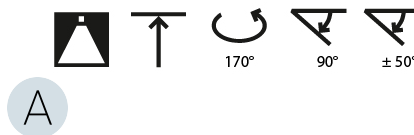

GENERAL

Series: Sign Diva Dancer
Subseries: Sign Diva Dancer Korona
Brand: Prolicht
Division: Architectural
Mounting Type: Suspension
Mounting Location: Ceiling
Subcategory: Pendant

PHYSICAL

Shape: Round
Diameter (mm): 850
Diameter (in): 33 7/16
Height (mm): 870
Height (in): 34 1/4
Light Distribution: Adjustable / Direct
Weight (kg): 10.5
Weight (lbs): 23.1
Diffuser: PMMA - Opal / Micro-Prism / Sparkling Secret / Vintage Industrial
Fixture Finish: SSR / BKV / CWI / CRY / HAB / UFT / ITA / RUA / FTG / MYG / LOD / PUS / FRO / FUP / KIA / POP / BLS / SPG / MEY / GOH / GUM / CHC / COM / ABZ / JAG / OBR / MOS / ROR
Fixture Material: Extruded Aluminum / Steel

ELECTRICAL

Lamp Type: LED (Zhaga Standard)
Input Wattage (W): 96.8
Total Output Wattage (W): 76.8
Dimming: Tri-Mode (Non-Dimming and Phase Dimming (120Vac only) and 0-10V Dimming)
Driver Included: Yes
Driver Location: Integrated
Driver Type: Constant Current - Universal
Driver Class: Class 2
Input Voltage (V): 120 - 277
Constant Current (MA): 600

LED

Color Temperature (°K): 2700 / 3000 / 4000
Max. Delivered Lumen (lm): 11160 / 11388 / 11620
CRI: >90 CRI
Lamp Life (hrs): 50000

OPTICAL

Adjustability: Rotational Canopy 170°; Tilting Canopy ±50°; Tilting Head ±90°

RATINGS AND CERTIFICATIONS

Certified By: Certified for North American Standards
IP rating: IP20