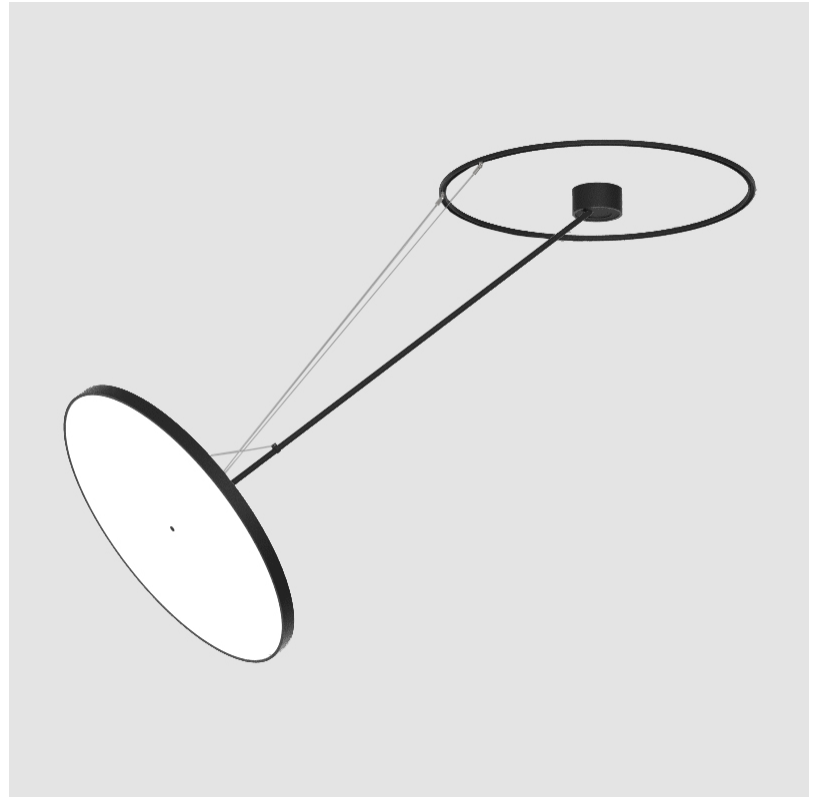

GENERAL

Series: Sign Diva Dancer
Subseries: Sign Diva Dancer
Brand: Prolicht
Division: Architectural
Mounting Type: Suspension
Mounting Location: Ceiling
Subcategory: Pendant

PHYSICAL

Shape: Round
Diameter (mm): 850
Diameter (in): 33 7/16
Height (mm): 1620
Height (in): 63 3/4
Light Distribution: Adjustable / Direct
Weight (kg): 9.67
Weight (lbs): 21.27
Diffuser: PMMA - Opal / Micro-Prism / Sparkling Secret / Vintage Industrial
Fixture Finish: SSR / BKV / CWI / CRY / HAB / UFT / ITA / RUA / FTG / MYG / LOD / PUS / FRO / FUP / KIA / POP / BLS / SPG / MEY / GOH / GUM / CHC / COM / ABZ / JAG / OBR / MOS / ROR
Fixture Material: Extruded Aluminum / Steel

ELECTRICAL

Lamp Type: LED (Zhaga Standard)
Input Wattage (W): 96.8
Total Output Wattage (W): 76.8
Dimming: Tri-Mode (Non-Dimming and Phase Dimming (120Vac only) and 0-10V Dimming)
Driver Included: Yes
Driver Location: Integrated
Driver Type: Constant Current - Universal
Driver Class: Class 2
Input Voltage (V): 120 - 277
Constant Current (MA): 600

LED

Color Temperature (°K): 3000 / 3500 / 4000
Max. Delivered Lumen (lm): 11160 / 11388 / 11620
CRI: >90 CRI
Lamp Life (hrs): 50000

OPTICAL

Adjustability: Rotational Canopy 170°; Tilting Canopy ±50°; Tilting Head ±90°

RATINGS AND CERTIFICATIONS

Certified By: Certified for North American Standards
IP rating: IP20