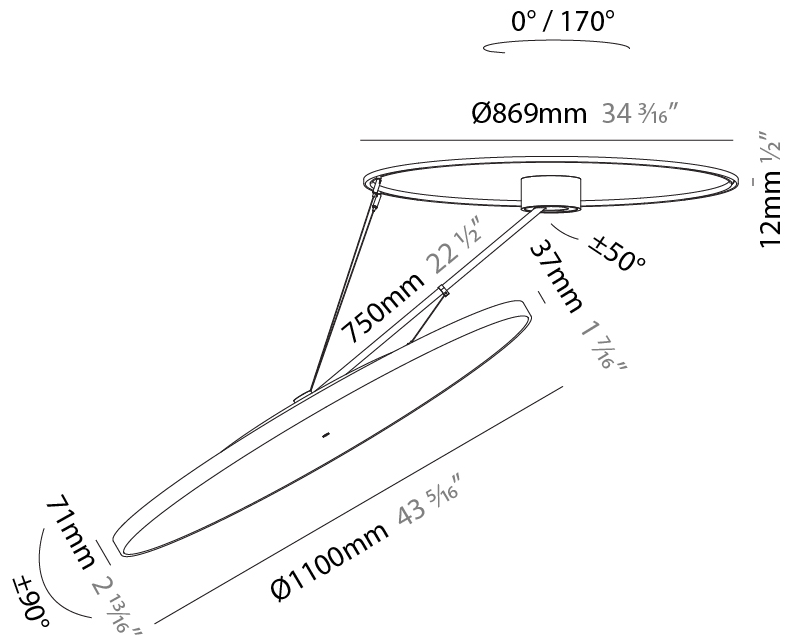

GENERAL

Series: Sign Diva Dancer
Subseries: Sign Diva Dancer
Brand: Prolicht
Division: Architectural
Mounting Type: Suspension
Mounting Location: Ceiling
Subcategory: Pendant

PHYSICAL

Shape: Round
Diameter (mm): 1100
Diameter (in): 43 ⁵/₁₆
Height (mm): 870
Height (in): 34 ¹/₄
Light Distribution: Adjustable / Direct
Weight (kg): 15.8
Weight (lbs): 34.76
Diffuser: PMMA - Opal / Micro-Prism / Sparkling Secret / Vintage Industrial
Fixture Finish: SSR / BKV / CWI / CRY / HAB / UFT / ITA / RUA / FTG / MYG / LOD / PUS / FRO / FUP / KIA / POP / BLS / SPG / MEY / GOH / GUM / CHC / COM / ABZ / JAG / OBR / MOS / ROR
Fixture Material: Extruded Aluminum / Steel

ELECTRICAL

Lamp Type: LED (Zhaga Standard)
Input Wattage (W): 169.4
Total Output Wattage (W): 135
Dimming: Tri-Mode (Non-Dimming and Phase Dimming (120Vac only) and 0-10V Dimming)
Driver Included: Yes
Driver Location: Integrated
Driver Type: Constant Current - Universal
Driver Class: Class 2
Input Voltage (V): 120 - 277
Constant Current (MA): 600

LED

Color Temperature (°K): 3000 / 3500 / 4000
Max. Delivered Lumen (lm): 19520 / 19933 / 20340
CRI: >90 CRI
Lamp Life (hrs): 50000

OPTICAL

Adjustability: Rotational Canopy 170°; Tilting Canopy ±50°; Tilting Head ±90°

RATINGS AND CERTIFICATIONS

Certified By: Certified for North American Standards
IP rating: IP20