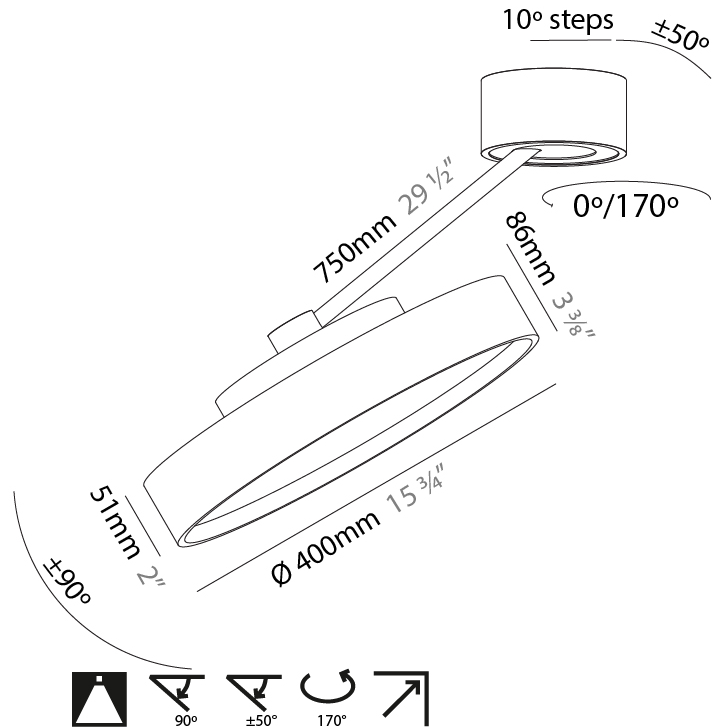

GENERAL

Series: Sign Diva Dancer
Subseries: Sign Diva Dancer Korona
Brand: Prolicht
Division: Architectural
Mounting Type: Suspension
Mounting Location: Ceiling
Subcategory: Pendant

PHYSICAL

Shape: Round
Diameter (mm): 400
Diameter (in): 15 3/4
Height (mm): 870
Depth (mm): 86
Height (in): 34 1/4
Depth (in): 3 3/8
Light Distribution: Adjustable / Direct
Weight (kg): 3.5
Weight (lbs): 7.716
Diffuser: PMMA - Opal / Micro-Prism / Sparkling Secret / Vintage Industrial
Fixture Finish: SSR / BKV / CWI / CRY / HAB / UFT / ITA / RUA / FTG / MYG / LOD / PUS / FRO / FUP / KIA / POP / BLS / SPG / MEY / GOH / GUM / CHC / COM / ABZ / JAG / OBR / MOS / ROR
Fixture Material: Extruded Aluminum / Steel

ELECTRICAL

Lamp Type: LED (Zhaga Standard)
Input Wattage (W): 17.9
Total Output Wattage (W): 16
Dimming: Tri-Mode (Non-Dimming and Phase Dimming (120Vac only) and 0-10V Dimming)
Driver Included: Yes
Driver Location: Integrated
Driver Type: Constant Current - Universal
Driver Class: Class 2
Input Voltage (V): 120 - 277
Constant Current (MA): 500

LED

Color Temperature (*K): 2700 / 3000 / 3500 / 4000
Max. Delivered Lumen (lm): 1870 / 2340 / 2372 / 2420
CRI: >90 CRI
Lamp Life (hrs): 50000

OPTICAL

Adjustability: Rotational Canopy 170°; Tilting Canopy ±50°; Tilting Head ±90°

RATINGS AND CERTIFICATIONS

Certified By: Certified for North American Standards
IP rating: IP20