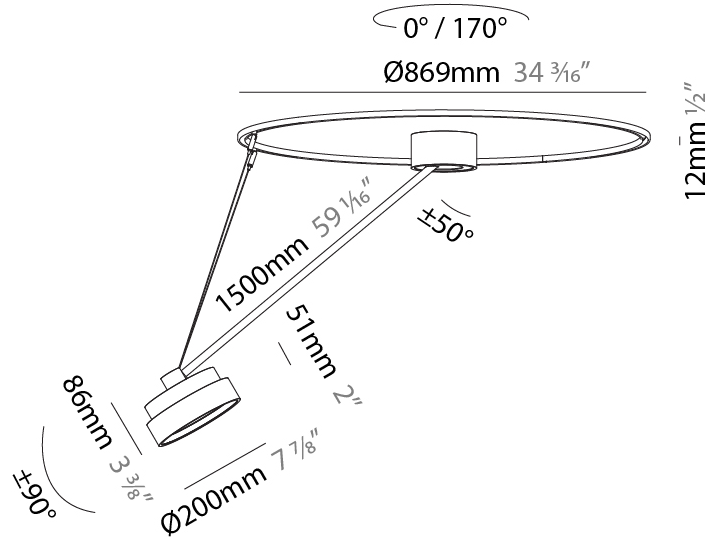

GENERAL

Series: Sign Diva Dancer
Subseries: Sign Diva Dancer Korona
Brand: Prolicht
Division: Architectural
Mounting Type: Suspension
Mounting Location: Ceiling
Subcategory: Pendant

PHYSICAL

Shape: Round
Diameter (mm): 200
Diameter (in): 7 7/8
Height (mm): 1620
Height (in): 63 3/4
Light Distribution: Adjustable / Direct
Weight (kg): 3.3
Weight (lbs): 7.26
Diffuser: PMMA - Opal / Micro-Prism / Sparkling Secret / Vintage Industrial
Fixture Finish: SSR / BKV / CWI / CRY / HAB / UFT / ITA / RUA / FTG / MYG / LOD / PUS / FRO / FUP / KIA / POP / BLS / SPG / MEY / GOH / GUM / CHC / COM / ABZ / JAG / OBR / MOS / ROR
Fixture Material: Extruded Aluminum / Steel

ELECTRICAL

Lamp Type: LED (Zhaga Standard)
Input Wattage (W): 11
Total Output Wattage (W): 10
Dimming: Tri-Mode (Non-Dimming and Phase Dimming (120Vac only) and 0-10V Dimming)
Driver Included: Yes
Driver Location: Integrated
Driver Type: Constant Current - Universal
Driver Class: Class 2
Input Voltage (V): 120 - 277
Constant Current (MA): 350

LED

Color Temperature (°K): 2700 / 3000 / 3500 / 4000
Max. Delivered Lumen (lm): 860 / 1080 / 1088 / 1110
CRI: >90 CRI
Lamp Life (hrs): 50000

OPTICAL

Adjustability: Rotational Canopy 170°; Tilting Canopy ±50°; Tilting Head ±90°

RATINGS AND CERTIFICATIONS

Certified By: Certified for North American Standards
IP rating: IP20