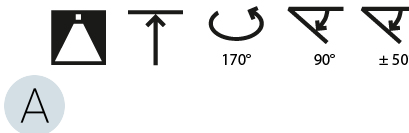

GENERAL

Series: Sign Diva Dancer
Subseries: Sign Diva Dancer Korona
Brand: Prolicht
Division: Architectural
Mounting Type: Suspension
Mounting Location: Ceiling
Subcategory: Pendant

PHYSICAL

Shape: Round
Diameter (mm): 1100
Diameter (in): 43 5/16
Height (mm): 870
Height (in): 34 1/4
Light Distribution: Adjustable / Direct
Weight (kg): 16.1
Weight (lbs): 35.42
Diffuser: PMMA - Opal / Micro-Prism / Sparkling Secret / Vintage Industrial
Fixture Finish: SSR / BKV / CWI / CRY / HAB / UFT / ITA / RUA / FTG / MYG / LOD / PUS / FRO / FUP / KIA / POP / BLS / SPG / MEY / GOH / GUM / CHC / COM / ABZ / JAG / OBR / MOS / ROR
Fixture Material: Extruded Aluminum / Steel

ELECTRICAL

Lamp Type: LED (Zhaga Standard)
Input Wattage (W): 169.4
Total Output Wattage (W): 135
Dimming: Tri-Mode (Non-Dimming and Phase Dimming (120Vac only) and 0-10V Dimming)
Driver Included: Yes
Driver Location: Integrated
Driver Type: Constant Current - Universal
Driver Class: Class 2
Input Voltage (V): 120 - 277
Constant Current (MA): 350

LED

Color Temperature (°K): 2700 / 3000 / 4000
Max. Delivered Lumen (lm): 19520 / 19933 / 20340
CRI: >90 CRI
Lamp Life (hrs): 50000

OPTICAL

Adjustability: Rotational Canopy 170°; Tilting Canopy ±50°; Tilting Head ±90°

RATINGS AND CERTIFICATIONS

Certified By: Certified for North American Standards
IP rating: IP20