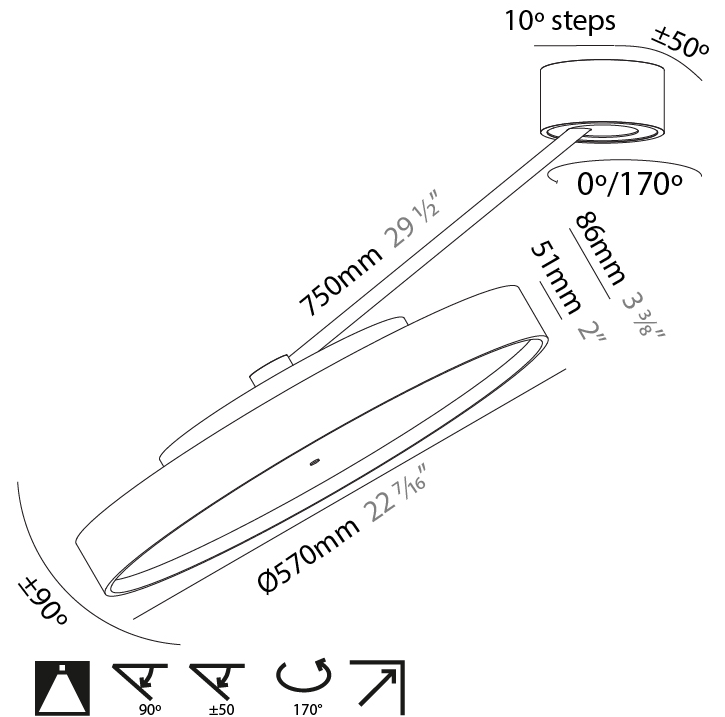

GENERAL

Series: Sign Diva Dancer
Subseries: Sign Diva Dancer Korona
Brand: Prolicht
Division: Architectural
Mounting Type: Suspension
Mounting Location: Ceiling
Subcategory: Pendant

PHYSICAL

Shape: Round
Diameter (mm): 570
Diameter (in): 22 ⁷/₁₆
Height (mm): 870
Depth (mm): 86
Height (in): 34 ¹/₄
Depth (in): 3 ³/₈
Light Distribution: Adjustable / Direct
Weight (kg): 5
Weight (lbs): 11.023
Diffuser: PMMA - Opal / Micro-Prism / Sparkling Secret / Vintage Industrial
Fixture Finish: SSR / BKV / CWI / CRY / HAB / UFT / ITA / RUA / FTG / MYG / LOD / PUS / FRO / FUP / KIA / POP / BLS / SPG / MEY / GOH / GUM / CHC / COM / ABZ / JAG / OBR / MOS / ROR
Fixture Material: Extruded Aluminum / Steel

ELECTRICAL

Lamp Type: LED (Zhaga Standard)
Input Wattage (W): 52.8
Total Output Wattage (W): 47.52
Dimming: Tri-Mode (Non-Dimming and Phase Dimming (120Vac only) and 0-10V Dimming)
Driver Included: Yes
Driver Location: Integrated
Driver Type: Constant Current - Universal
Driver Class: Class 2
Input Voltage (V): 120 - 277
Constant Current (MA): 350

LED

Color Temperature (*K): 2700 / 3000 / 3500 / 4000
Max. Delivered Lumen (lm): 5060 / 6320 / 6448 / 6580
CRI: >90 CRI
Lamp Life (hrs): 50000

OPTICAL

Adjustability: Rotational Canopy 170°; Tilting Canopy ±50°; Tilting Head ±90°

RATINGS AND CERTIFICATIONS

Certified By: Certified for North American Standards
IP rating: IP20