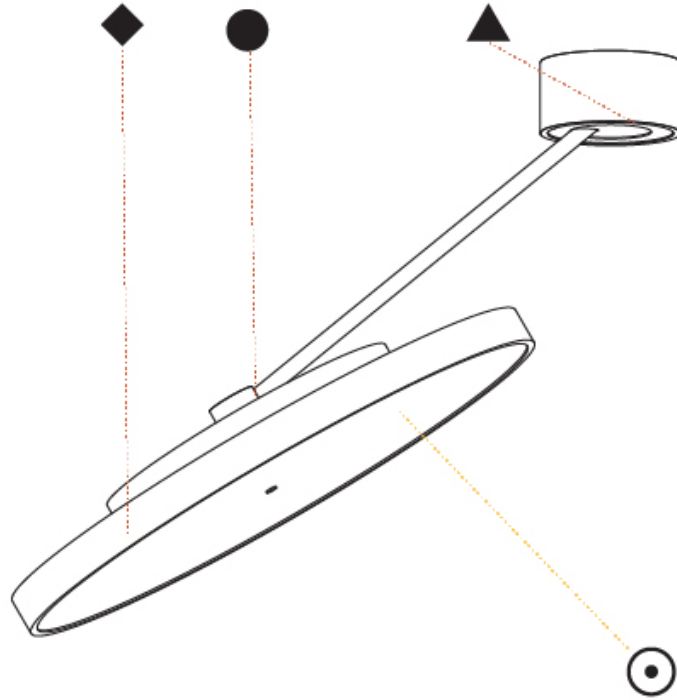

SIGN DIVA DANCER SUSPENSION

A300041-

PROJECT _____

TYPE _____

SPECIFIER _____

QUANTITY _____

DATE _____

A