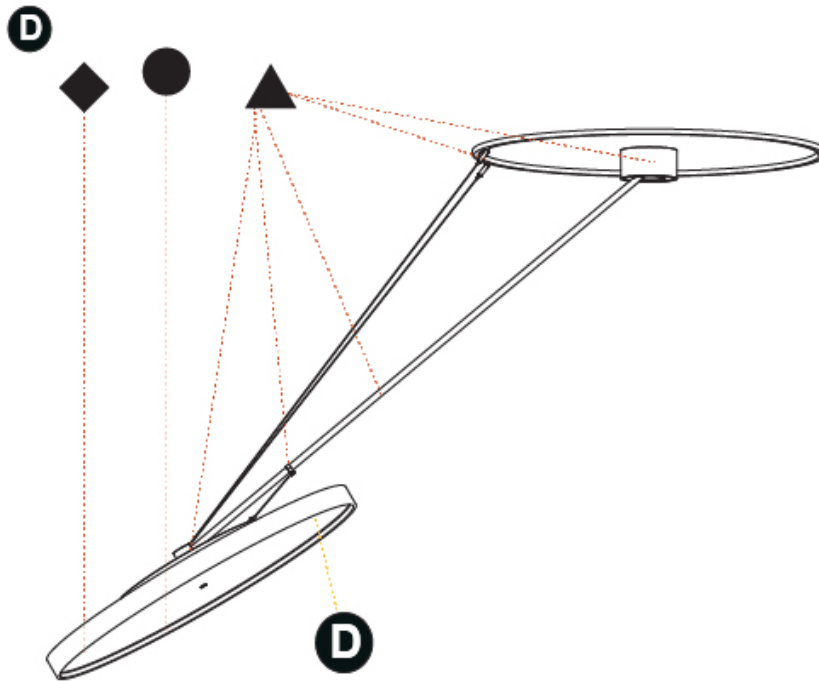

SIGN DIVA DANCER KORONA SUSPENSION

A30882-

PROJECT

TYPE

SPECIFIER

QUANTITY

DATE

A