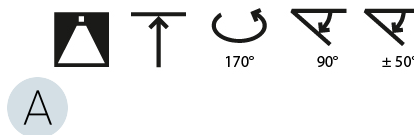

GENERAL

Series: Sign Diva Dancer
Subseries: Sign Diva Dancer
Brand: Prolicht
Division: Architectural
Mounting Type: Suspension
Mounting Location: Ceiling
Subcategory: Pendant

PHYSICAL

Shape: Round
Diameter (mm): 200
Diameter (in): 7 7/8
Height (mm): 1620
Height (in): 63 3/4
Light Distribution: Adjustable / Direct
Weight (kg): 3
Weight (lbs): 6.6
Diffuser: PMMA - Opal / Micro-Prism / Sparkling Secret / Vintage Industrial
Fixture Finish: SSR / BKV / CWI / CRY / HAB / UFT / ITA / RUA / FTG / MYG / LOD / PUS / FRO / FUP / KIA / POP / BLS / SPG / MEY / GOH / GUM / CHC / COM / ABZ / JAG / OBR / MOS / ROR
Fixture Material: Extruded Aluminum / Steel

ELECTRICAL

Lamp Type: LED (Zhaga Standard)
Input Wattage (W): 12.1
Total Output Wattage (W): 11
Dimming: Tri-Mode (Non-Dimming and Phase Dimming (120Vac only) and 0-10V Dimming)
Driver Included: Yes
Driver Location: Integrated
Driver Type: Constant Current - Universal
Driver Class: Class 2
Input Voltage (V): 120 - 277
Constant Current (MA): 350

LED

Color Temperature (°K): 2700 / 3000 / 3500 / 4000
Max. Delivered Lumen (lm): 836 / 895 / 903 / 921
Nominal Lumen (lm): 1280 / 1370 / 1382 / 1410
CRI: >90 CRI
Lamp Life (hrs): 50000

OPTICAL

Adjustability: Rotational Canopy 170°; Tilting Canopy ±50°; Tilting Head ±90°

RATINGS AND CERTIFICATIONS

Certified By: Certified for North American Standards
IP rating: IP20