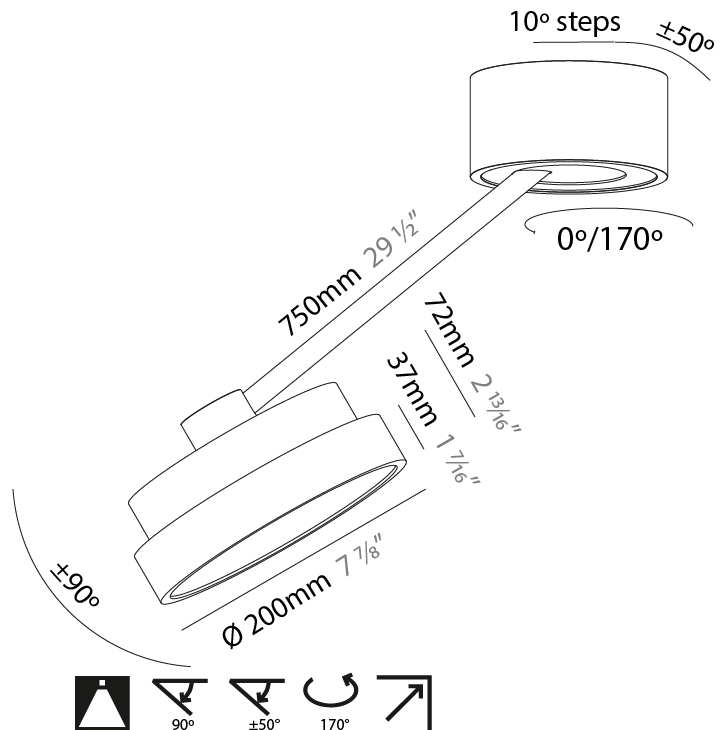

GENERAL

Series: Sign Diva Dancer
Subseries: Sign Diva Dancer Korona
Brand: Prolicht
Division: Architectural
Mounting Type: Suspension
Mounting Location: Ceiling
Subcategory: Pendant

PHYSICAL

Shape: Round
Diameter (mm): 200
Diameter (in): 7 7/8
Height (mm): 870
Depth (mm): 86
Height (in): 34 1/4
Depth (in): 3 3/8
Light Distribution: Adjustable / Direct
Weight (kg): 2.09
Weight (lbs): 4.607

Diffuser: PMMA - Opal / Micro-Prism / Sparkling Secret / Vintage Industrial

Fixture Finish: SSR / BKV / CWI / CRY / HAB / UFT / ITA / RUA / FTG / MYG / LOD / PUS / FRO / FUP / KIA / POP / BLS / SPG / MEY / GOH / GUM / CHC / COM / ABZ / JAG / OBR / MOS / ROR

Fixture Material: Extruded Aluminum / Steel

ELECTRICAL

Lamp Type: LED (Zhaga Standard)
Input Wattage (W): 11
Total Output Wattage (W): 10
Dimming: Tri-Mode (Non-Dimming and Phase Dimming (120Vac only) and 0-10V Dimming)
Driver Included: Yes
Driver Location: Integrated
Driver Type: Constant Current - Universal
Driver Class: Class 2
Input Voltage (V): 120 - 277
Constant Current (MA): 350

LED

Color Temperature (*K): 2700 / 3000 / 3500 / 4000
Max. Delivered Lumen (lm): 860 / 1080 / 1088 / 1110
CRI: >90 CRI
Lamp Life (hrs): 50000

OPTICAL

Adjustability: Rotational Canopy 170°; Tilting Canopy ±50°; Tilting Head ±90°

RATINGS AND CERTIFICATIONS

Certified By: Certified for North American Standards
IP rating: IP20