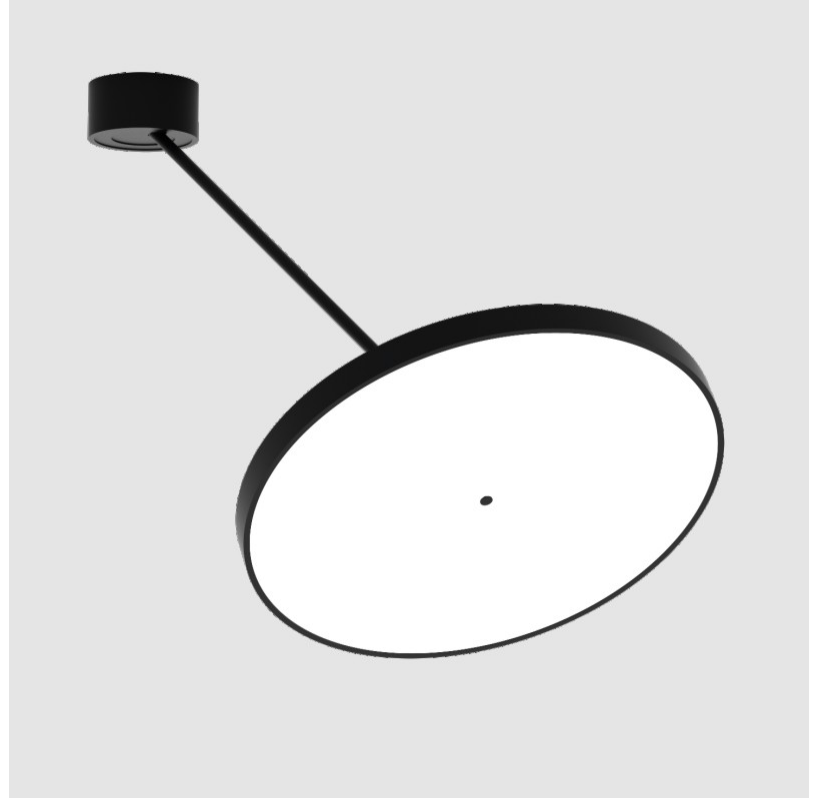

GENERAL

Series: Sign Diva Dancer
Subseries: Sign Diva Dancer
Brand: Prolicht
Division: Architectural
Mounting Type: Suspension
Mounting Location: Ceiling
Subcategory: Pendant

PHYSICAL

Shape: Round
Diameter (mm): 570
Diameter (in): 22 ⁷/₁₆
Height (mm): 870
Depth (mm): 72
Height (in): 34 ¹/₄
Depth (in): 2 ¹³/₁₆
Extension (mm): 750
Extension (in): 29 ¹/₂
Light Distribution: Adjustable / Direct
Weight (kg): 4.660
Weight (lbs): 10.273
Diffuser: PMMA - Opal / Micro-Prism / Sparkling Secret / Vintage Industrial
Fixture Finish: SSR / BKV / CWI / CRY / HAB / UFT / ITA / RUA / FTG / MYG / LOD / PUS / FRO / FUP / KIA / POP / BLS / SPG / MEY / GOH / GUM / CHC / COM / ABZ / JAG / OBR / MOS / ROR
Fixture Material: Extruded Aluminum / Steel

ELECTRICAL

Lamp Type: LED (Zhaga Standard)
Input Wattage (W): 49
Dimming: Tri-Mode (Non-Dimming and Phase Dimming (120Vac only) and 0-10V Dimming)
Driver Included: Yes
Driver Location: Integrated
Driver Type: Constant Current - Universal
Driver Class: Class 2
Input Voltage (V): 120 - 277
Constant Current (MA): 350

LED

Color Temperature (*K): 2700 / 3000 / 3500 / 4000
Max. Delivered Lumen (lm): 4978 / 5337 / 5384 / 5494
Nominal Lumen (lm): 6199 / 6646 / 6705 / 6842
CRI: >90 CRI
Lamp Life (hrs): 50000

OPTICAL

Adjustability: Rotational Canopy 170°; Tilting Canopy ±50°; Tilting Head ±90°

RATINGS AND CERTIFICATIONS

Certified By: Certified for North American Standards
IP rating: IP20