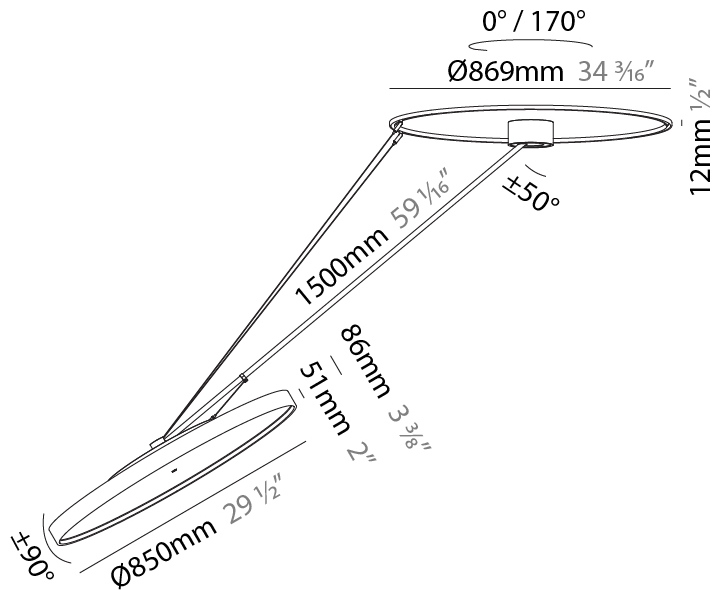

GENERAL

Series: Sign Diva Dancer
Subseries: Sign Diva Dancer Korona
Brand: Prolicht
Division: Architectural
Mounting Type: Suspension
Mounting Location: Ceiling
Subcategory: Pendant

PHYSICAL

Shape: Round
Diameter (mm): 850
Diameter (in): 33 7/16
Height (mm): 1620
Height (in): 63 3/4
Light Distribution: Adjustable / Direct
Weight (kg): 11.67
Weight (lbs): 25.67
Diffuser: PMMA - Opal / Micro-Prism / Sparkling Secret / Vintage Industrial
Fixture Finish: SSR / BKV / CWI / CRY / HAB / UFT / ITA / RUA / FTG / MYG / LOD / PUS / FRO / FUP / KIA / POP / BLS / SPG / MEY / GOH / GUM / CHC / COM / ABZ / JAG / OBR / MOS / ROR
Fixture Material: Extruded Aluminum / Steel

ELECTRICAL

Lamp Type: LED (Zhaga Standard)
Input Wattage (W): 96.8
Total Output Wattage (W): 76.8
Dimming: Tri-Mode (Non-Dimming and Phase Dimming (120Vac only) and 0-10V Dimming)
Driver Included: Yes
Driver Location: Integrated
Driver Type: Constant Current - Universal
Driver Class: Class 2
Input Voltage (V): 120 - 277
Constant Current (MA): 600

LED

Color Temperature (°K): 2700 / 3000 / 4000
Max. Delivered Lumen (lm): 11160 / 11388 / 11620
CRI: >90 CRI
Lamp Life (hrs): 50000

OPTICAL

Adjustability: Rotational Canopy 170°; Tilting Canopy ±50°; Tilting Head ±90°

RATINGS AND CERTIFICATIONS

Certified By: Certified for North American Standards
IP rating: IP20