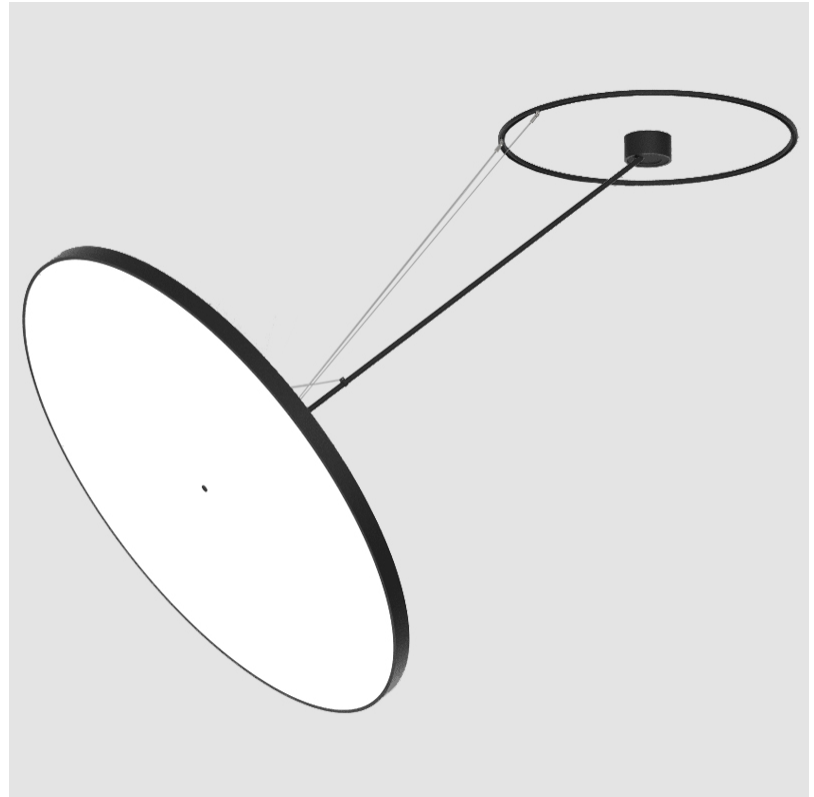

GENERAL

Series: Sign Diva Dancer
Subseries: Sign Diva Dancer
Brand: Prolicht
Division: Architectural
Mounting Type: Suspension
Mounting Location: Ceiling
Subcategory: Pendant

PHYSICAL

Shape: Round
Diameter (mm): 1100
Diameter (in): 43 ⁵/₁₆
Height (mm): 1620
Height (in): 63 ³/₄
Light Distribution: Adjustable / Direct
Weight (kg): 16
Weight (lbs): 35.2
Diffuser: PMMA - Opal / Micro-Prism / Sparkling Secret / Vintage Industrial
Fixture Finish: SSR / BKV / CWI / CRY / HAB / UFT / ITA / RUA / FTG / MYG / LOD / PUS / FRO / FUP / KIA / POP / BLS / SPG / MEY / GOH / GUM / CHC / COM / ABZ / JAG / OBR / MOS / ROR
Fixture Material: Extruded Aluminum / Steel

ELECTRICAL

Lamp Type: LED (Zhaga Standard)
Input Wattage (W): 169.4
Total Output Wattage (W): 135
Dimming: Tri-Mode (Non-Dimming and Phase Dimming (120Vac only) and 0-10V Dimming)
Driver Included: Yes
Driver Location: Integrated
Driver Type: Constant Current - Universal
Driver Class: Class 2
Input Voltage (V): 120 - 277
Constant Current (MA): 600

LED

Color Temperature (°K): 3000 / 3500 / 4000
Max. Delivered Lumen (lm): 19520 / 19933 / 20340
CRI: >90 CRI
Lamp Life (hrs): 50000

OPTICAL

Adjustability: Rotational Canopy 170°; Tilting Canopy ±50°; Tilting Head ±90°

RATINGS AND CERTIFICATIONS

Certified By: Certified for North American Standards
IP rating: IP20