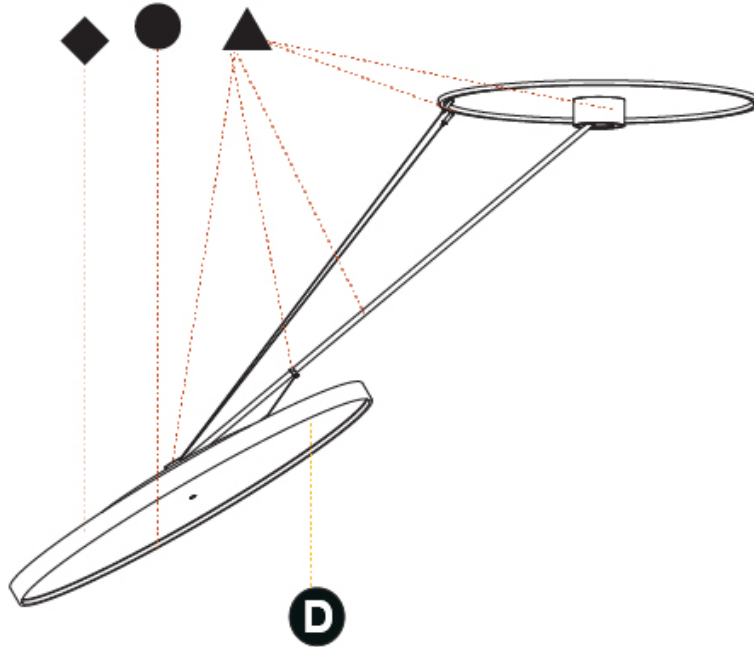

SIGN DIVA DANCER KORONA SUSPENSION

A30884-

PROJECT

TYPE

SPECIFIER

QUANTITY

DATE

A