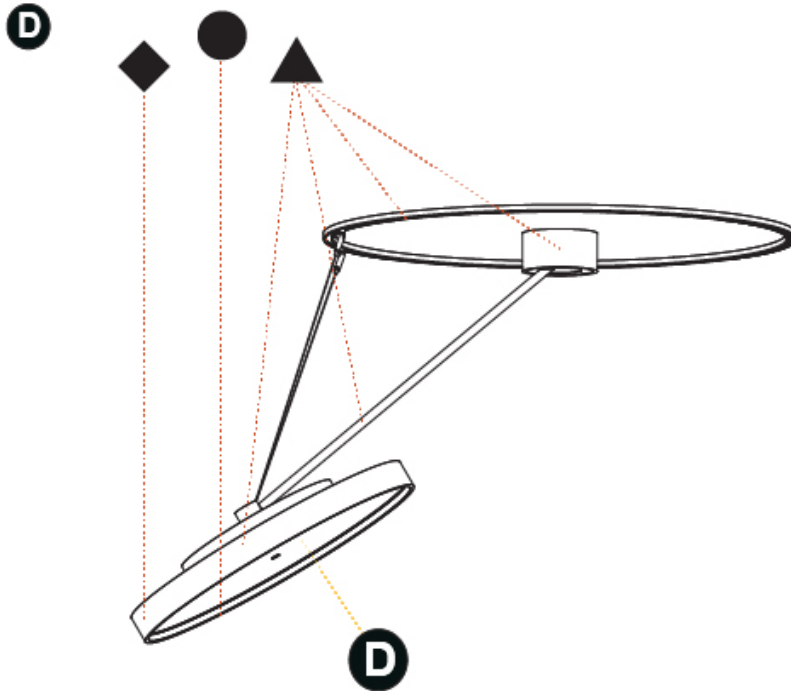

SIGN DIVA DANCER KORONA SUSPENSION

A30880-

PROJECT

TYPE

SPECIFIER

QUANTITY

DATE