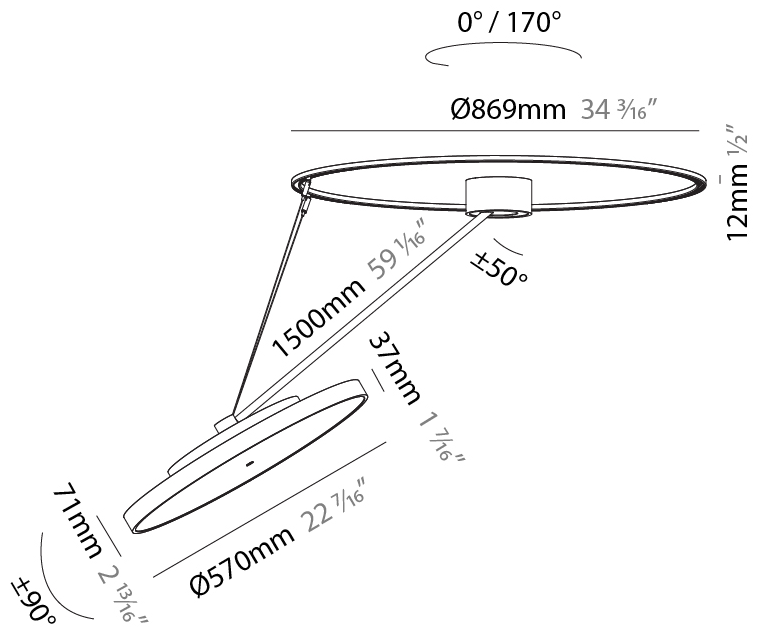

GENERAL

Series: Sign Diva Dancer
Subseries: Sign Diva Dancer
Brand: Prolicht
Division: Architectural
Mounting Type: Suspension
Mounting Location: Ceiling
Subcategory: Pendant

PHYSICAL

Shape: Round
Diameter (mm): 570
Diameter (in): 22 7/16
Height (mm): 1620
Height (in): 63 3/4
Light Distribution: Adjustable / Direct
Weight (kg): 6.0
Weight (lbs): 13.22
Diffuser: PMMA - Opal / Micro-Prism / Sparkling Secret / Vintage Industrial
Fixture Finish: SSR / BKV / CWI / CRY / HAB / UFT / ITA / RUA / FTG / MYG / LOD / PUS / FRO / FUP / KIA / POP / BLS / SPG / MEY / GOH / GUM / CHC / COM / ABZ / JAG / OBR / MOS / ROR
Fixture Material: Extruded Aluminum / Steel

ELECTRICAL

Lamp Type: LED (Zhaga Standard)
Input Wattage (W): 58.3
Total Output Wattage (W): 46.9
Dimming: Tri-Mode (Non-Dimming and Phase Dimming (120Vac only) and 0-10V Dimming)
Driver Included: Yes
Driver Location: Integrated
Driver Type: Constant Current - Universal
Driver Class: Class 2
Input Voltage (V): 120 - 277
Constant Current (MA): 350

LED

Color Temperature (°K): 3000 / 3500 / 4000
Max. Delivered Lumen (lm): 6120 / 6233 / 6360
CRI: >90 CRI
Lamp Life (hrs): 50000

OPTICAL

Adjustability: Rotational Canopy 170°; Tilting Canopy ±50°; Tilting Head ±90°

RATINGS AND CERTIFICATIONS

Certified By: Certified for North American Standards
IP rating: IP20