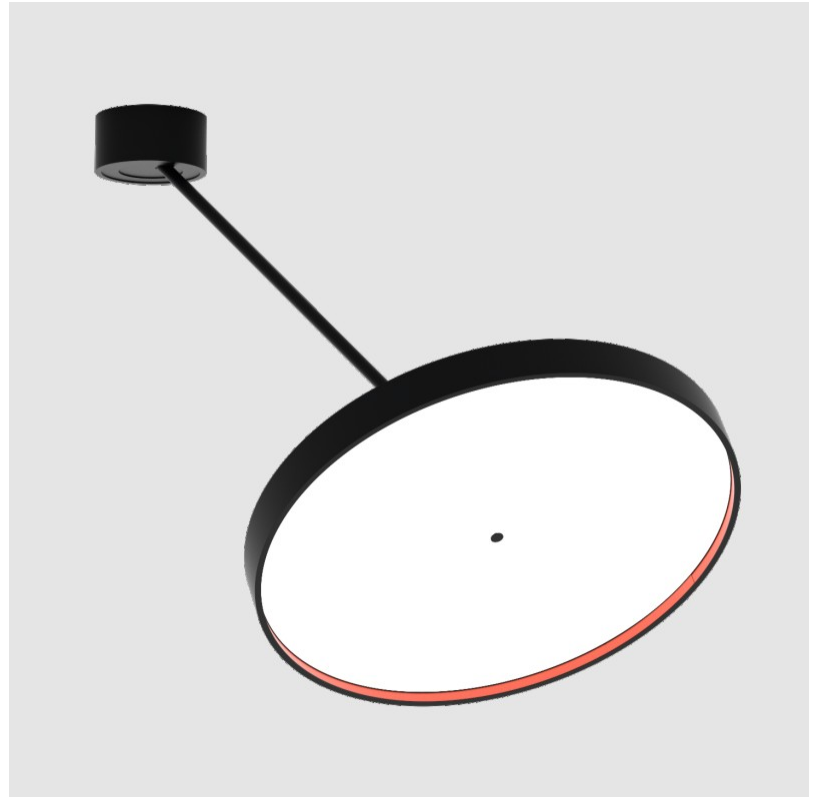

GENERAL

Series: Sign Diva Dancer
Subseries: Sign Diva Dancer Korona
Brand: Prolicht
Division: Architectural
Mounting Type: Suspension
Mounting Location: Ceiling
Subcategory: Pendant

PHYSICAL

Shape: Round
Diameter (mm): 570
Diameter (in): 22 ⁷/₁₆
Height (mm): 870
Depth (mm): 86
Height (in): 34 ¹/₄
Depth (in): 3 ³/₈
Light Distribution: Adjustable / Direct
Weight (kg): 5
Weight (lbs): 11.023
Diffuser: PMMA - Opal / Micro-Prism / Sparkling Secret / Vintage Industrial
Fixture Finish: SSR / BKV / CWI / CRY / HAB / UFT / ITA / RUA / FTG / MYG / LOD / PUS / FRO / FUP / KIA / POP / BLS / SPG / MEY / GOH / GUM / CHC / COM / ABZ / JAG / OBR / MOS / ROR
Fixture Material: Extruded Aluminum / Steel

ELECTRICAL

Lamp Type: LED (Zhaga Standard)
Input Wattage (W): 52.8
Total Output Wattage (W): 47.52
Dimming: Tri-Mode (Non-Dimming and Phase Dimming (120Vac only) and 0-10V Dimming)
Driver Included: Yes
Driver Location: Integrated
Driver Type: Constant Current - Universal
Driver Class: Class 2
Input Voltage (V): 120 - 277
Constant Current (MA): 350

LED

Color Temperature (*K): 2700 / 3000 / 3500 / 4000
Max. Delivered Lumen (lm): 5060 / 6320 / 6448 / 6580
CRI: >90 CRI
Lamp Life (hrs): 50000

OPTICAL

Adjustability: Rotational Canopy 170°; Tilting Canopy ±50°; Tilting Head ±90°

RATINGS AND CERTIFICATIONS

Certified By: Certified for North American Standards
IP rating: IP20