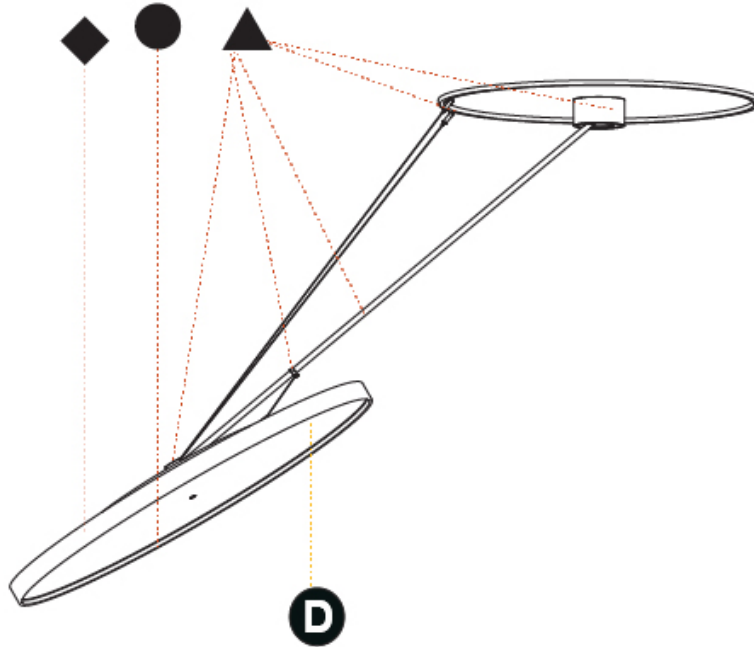

SIGN DIVA DANCER SUSPENSION

A30877-

PROJECT

TYPE

SPECIFIER

QUANTITY

DATE

A