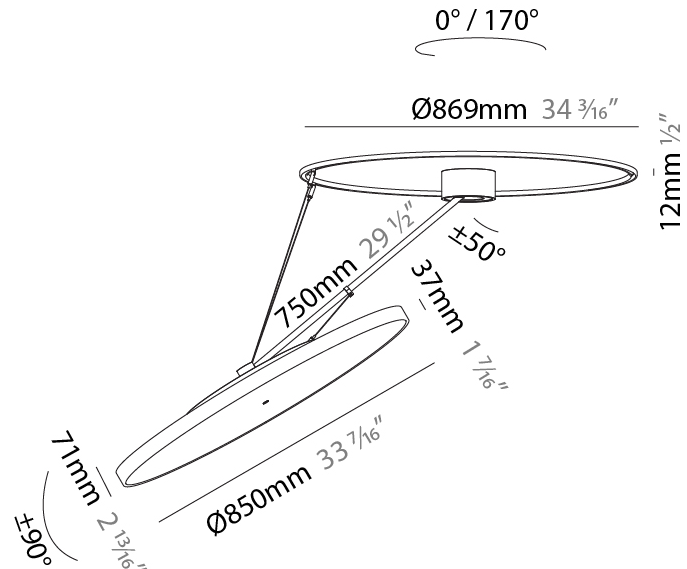

GENERAL

Series: Sign Diva Dancer
Subseries: Sign Diva Dancer Korona
Brand: Prolicht
Division: Architectural
Mounting Type: Suspension
Mounting Location: Ceiling
Subcategory: Pendant

PHYSICAL

Shape: Round
Diameter (mm): 850
Diameter (in): 33 7/16
Height (mm): 870
Height (in): 34 1/4
Light Distribution: Adjustable / Direct
Weight (kg): 10.5
Weight (lbs): 23.1
Diffuser: PMMA - Opal / Micro-Prism / Sparkling Secret / Vintage Industrial
Fixture Finish: SSR / BKV / CWI / CRY / HAB / UFT / ITA / RUA / FTG / MYG / LOD / PUS / FRO / FUP / KIA / POP / BLS / SPG / MEY / GOH / GUM / CHC / COM / ABZ / JAG / OBR / MOS / ROR
Fixture Material: Extruded Aluminum / Steel

ELECTRICAL

Lamp Type: LED (Zhaga Standard)
Input Wattage (W): 96.8
Total Output Wattage (W): 76.8
Dimming: Tri-Mode (Non-Dimming and Phase Dimming (120Vac only) and 0-10V Dimming)
Driver Included: Yes
Driver Location: Integrated
Driver Type: Constant Current - Universal
Driver Class: Class 2
Input Voltage (V): 120 - 277
Constant Current (MA): 600

LED

Color Temperature (°K): 2700 / 3000 / 4000
Max. Delivered Lumen (lm): 11160 / 11388 / 11620
CRI: >90 CRI
Lamp Life (hrs): 50000

OPTICAL

Adjustability: Rotational Canopy 170°; Tilting Canopy ±50°; Tilting Head ±90°

RATINGS AND CERTIFICATIONS

Certified By: Certified for North American Standards
IP rating: IP20