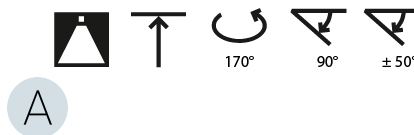

GENERAL

Series: Sign Diva Dancer
Subseries: Sign Diva Dancer Korona
Brand: Prolicht
Division: Architectural
Mounting Type: Suspension
Mounting Location: Ceiling
Subcategory: Pendant

PHYSICAL

Shape: Round
Diameter (mm): 200
Diameter (in): 7 7/8
Height (mm): 1620
Height (in): 63 3/4
Light Distribution: Adjustable / Direct
Weight (kg): 3.3
Weight (lbs): 7.26
Diffuser: PMMA - Opal / Micro-Prism / Sparkling Secret / Vintage Industrial
Fixture Finish: SSR / BKV / CWI / CRY / HAB / UFT / ITA / RUA / FTG / MYG / LOD / PUS / FRO / FUP / KIA / POP / BLS / SPG / MEY / GOH / GUM / CHC / COM / ABZ / JAG / OBR / MOS / ROR
Fixture Material: Extruded Aluminum / Steel

ELECTRICAL

Lamp Type: LED (Zhaga Standard)
Input Wattage (W): 11
Total Output Wattage (W): 10
Dimming: Tri-Mode (Non-Dimming and Phase Dimming (120Vac only) and 0-10V Dimming)
Driver Included: Yes
Driver Location: Integrated
Driver Type: Constant Current - Universal
Driver Class: Class 2
Input Voltage (V): 120 - 277
Constant Current (MA): 350

LED

Color Temperature (°K): 2700 / 3000 / 3500 / 4000
Max. Delivered Lumen (lm): 860 / 1080 / 1088 / 1110
CRI: >90 CRI
Lamp Life (hrs): 50000

OPTICAL

Adjustability: Rotational Canopy 170°; Tilting Canopy ±50°; Tilting Head ±90°

RATINGS AND CERTIFICATIONS

Certified By: Certified for North American Standards
IP rating: IP20