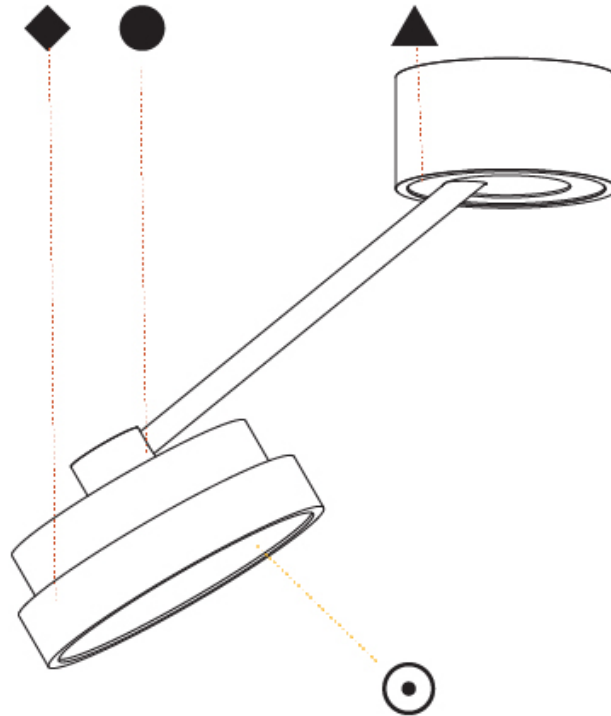

SIGN DIVA DANCER KORONA SUSPENSION

A300043-

PROJECT	_____
TYPE	_____
SPECIFIER	_____
QUANTITY	_____
DATE	_____

A