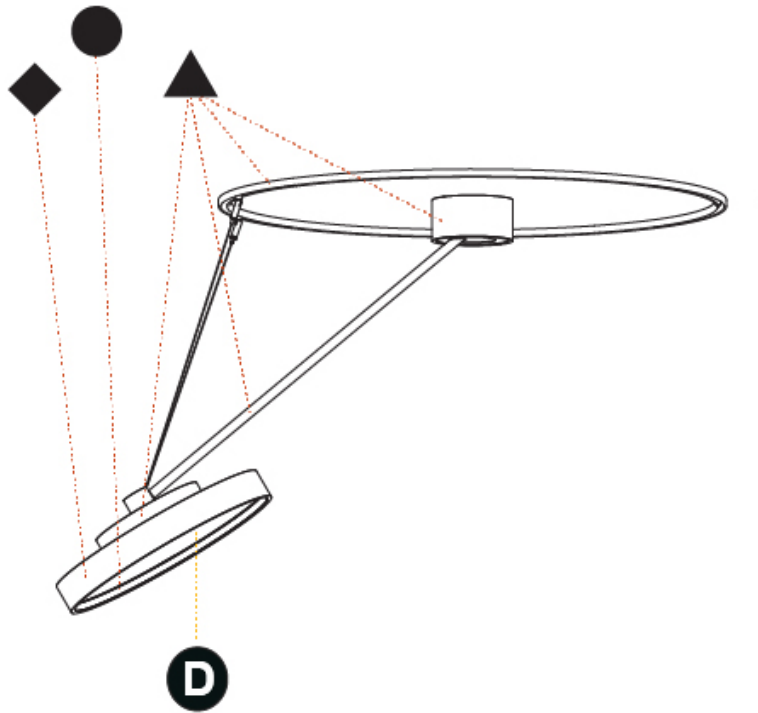

SIGN DIVA DANCER SUSPENSION

A30872-

PROJECT	_____
TYPE	_____
SPECIFIER	_____
QUANTITY	_____
DATE	_____

A