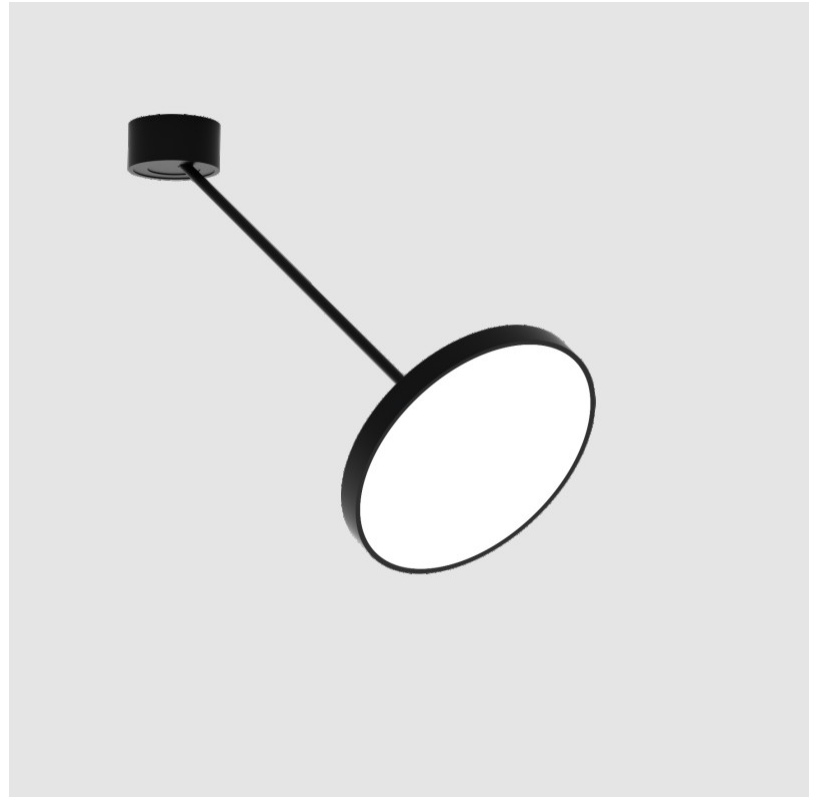

PHYSICAL

Shape: Round
Diameter (mm): 400
Diameter (in): 15 3/4
Height (mm): 72
Height (in): 2 13/16
Max. Overall Height (mm): 870
Max. Overall Height (in): 34 1/4
Extension (mm): 750
Extension (in): 29 1/2
Light Distribution: Adjustable / Direct
Weight (kg): 3.140
Weight (lbs): 6.922
Diffuser: PMMA - Opal / Micro-Prism / Sparkling Secret / Vintage Industrial
Fixture Finish: SSR / BKV / CWI / CRY / HAB / UFT / ITA / RUA / FTG / MYG / LOD / PUS / FRO / FUP / KIA / POP / BLS / SPG / MEY / GOH / GUM / CHC / COM / ABZ / JAG / OBR / MOS / ROR
Fixture Material: Extruded Aluminum / Steel

ELECTRICAL

Lamp Type: LED (Zhaga Standard)
Input Wattage (W): 17
Total Output Wattage (W): 16
Dimming: Tri-Mode (Non-Dimming and Phase Dimming (120Vac only) and 0-10V Dimming)
Driver Included: Yes
Driver Location: Integrated
Driver Type: Constant Current - Universal
Driver Class: Class 2
Input Voltage (V): 120 - 277
Constant Current (MA): 500

LED

Color Temperature (°K): 2700 / 3000 / 3500 / 4000
Max. Delivered Lumen (lm): 1807 / 1943 / 1951 / 1991
Nominal Lumen (lm): 2250 / 2420 / 2430 / 2480
CRI: >90 CRI
Lamp Life (hrs): 50000

OPTICAL

Adjustability: Rotational Canopy 170°; Tilting Canopy ±50°; Tilting Head ±90°

RATINGS AND CERTIFICATIONS

Certified By: Certified for North American Standards
IP rating: IP20