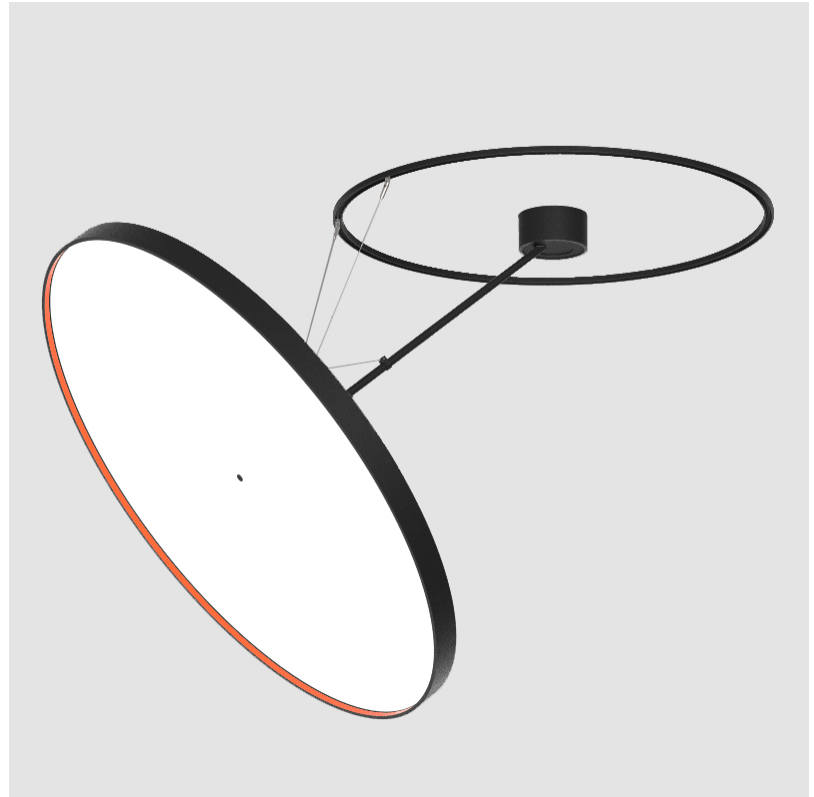

GENERAL

Series: Sign Diva Dancer
Subseries: Sign Diva Dancer Korona
Brand: Prolicht
Division: Architectural
Mounting Type: Suspension
Mounting Location: Ceiling
Subcategory: Pendant

PHYSICAL

Shape: Round
Diameter (mm): 1100
Diameter (in): 43 5/16
Height (mm): 870
Height (in): 34 1/4
Light Distribution: Adjustable / Direct
Weight (kg): 16.1
Weight (lbs): 35.42
Diffuser: PMMA - Opal / Micro-Prism / Sparkling Secret / Vintage Industrial
Fixture Finish: SSR / BKV / CWI / CRY / HAB / UFT / ITA / RUA / FTG / MYG / LOD / PUS / FRO / FUP / KIA / POP / BLS / SPG / MEY / GOH / GUM / CHC / COM / ABZ / JAG / OBR / MOS / ROR
Fixture Material: Extruded Aluminum / Steel

ELECTRICAL

Lamp Type: LED (Zhaga Standard)
Input Wattage (W): 169.4
Total Output Wattage (W): 135
Dimming: Tri-Mode (Non-Dimming and Phase Dimming (120Vac only) and 0-10V Dimming)
Driver Included: Yes
Driver Location: Integrated
Driver Type: Constant Current - Universal
Driver Class: Class 2
Input Voltage (V): 120 - 277
Constant Current (MA): 350

LED

Color Temperature (°K): 2700 / 3000 / 4000
Max. Delivered Lumen (lm): 19520 / 19933 / 20340
CRI: >90 CRI
Lamp Life (hrs): 50000

OPTICAL

Adjustability: Rotational Canopy 170°; Tilting Canopy ±50°; Tilting Head ±90°

RATINGS AND CERTIFICATIONS

Certified By: Certified for North American Standards
IP rating: IP20