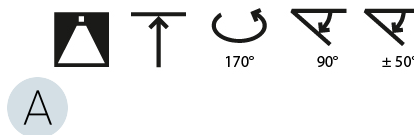

GENERAL

Series: Sign Diva Dancer
Subseries: Sign Diva Dancer Korona
Brand: Prolicht
Division: Architectural
Mounting Type: Suspension
Mounting Location: Ceiling
Subcategory: Pendant

PHYSICAL

Shape: Round
Diameter (mm): 400
Diameter (in): 15 3/4
Height (mm): 1620
Height (in): 63 3/4
Light Distribution: Adjustable / Direct
Weight (kg): 5
Weight (lbs): 11
Diffuser: PMMA - Opal / Micro-Prism / Sparkling Secret / Vintage Industrial
Fixture Finish: SSR / BKV / CWI / CRY / HAB / UFT / ITA / RUA / FTG / MYG / LOD / PUS / FRO / FUP / KIA / POP / BLS / SPG / MEY / GOH / GUM / CHC / COM / ABZ / JAG / OBR / MOS / ROR
Fixture Material: Extruded Aluminum / Steel

ELECTRICAL

Lamp Type: LED (Zhaga Standard)
Input Wattage (W): 17.0
Total Output Wattage (W): 15.4
Dimming: Tri-Mode (Non-Dimming and Phase Dimming (120Vac only) and 0-10V Dimming)
Driver Included: Yes
Driver Location: Integrated
Driver Type: Constant Current - Universal
Driver Class: Class 2
Input Voltage (V): 120 - 277
Constant Current (MA): 500

LED

Color Temperature (°K): 2700 / 3000 / 3500 / 4000
Max. Delivered Lumen (lm): 1807 / 1943 / 1951 / 1991
Nominal Lumen (lm): 2250 / 2420 / 2430 / 2480
CRI: >90 CRI
Lamp Life (hrs): 50000

OPTICAL

Adjustability: Rotational Canopy 170°; Tilting Canopy ±50°; Tilting Head ±90°

RATINGS AND CERTIFICATIONS

Certified By: Certified for North American Standards
IP rating: IP20