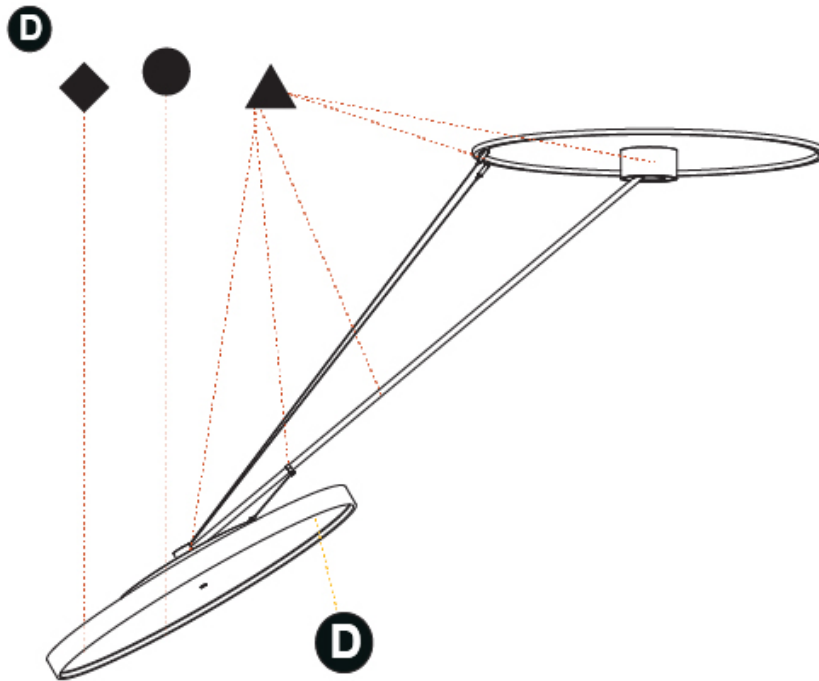

SIGN DIVA DANCER SUSPENSION

A30875-

PROJECT	_____
TYPE	_____
SPECIFIER	_____
QUANTITY	_____
DATE	_____