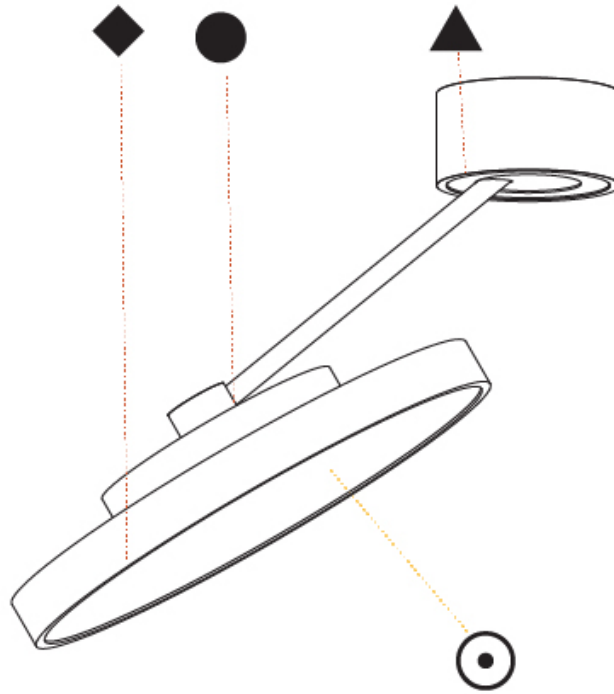

SIGN DIVA DANCER SUSPENSION

A300039-

PROJECT	_____
TYPE	_____
SPECIFIER	_____
QUANTITY	_____
DATE	_____

A