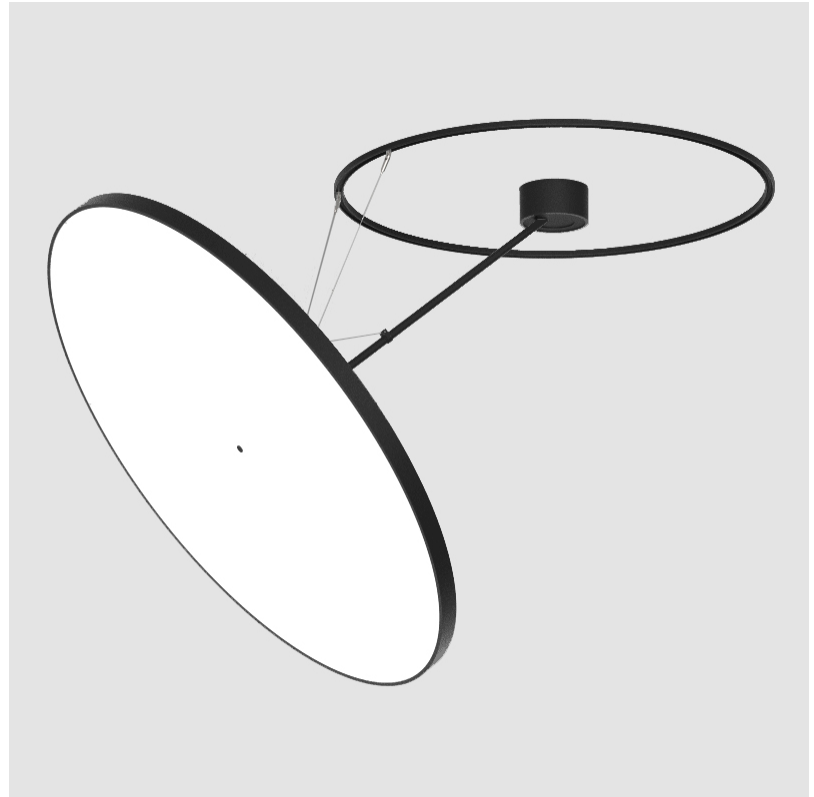

GENERAL

Series: Sign Diva Dancer
Subseries: Sign Diva Dancer
Brand: Prolicht
Division: Architectural
Mounting Type: Suspension
Mounting Location: Ceiling
Subcategory: Pendant

PHYSICAL

Shape: Round
Diameter (mm): 1100
Diameter (in): 43 ⁵/₁₆
Height (mm): 870
Height (in): 34 ¹/₄
Light Distribution: Adjustable / Direct
Weight (kg): 15.8
Weight (lbs): 34.76
Diffuser: PMMA - Opal / Micro-Prism / Sparkling Secret / Vintage Industrial
Fixture Finish: SSR / BKV / CWI / CRY / HAB / UFT / ITA / RUA / FTG / MYG / LOD / PUS / FRO / FUP / KIA / POP / BLS / SPG / MEY / GOH / GUM / CHC / COM / ABZ / JAG / OBR / MOS / ROR
Fixture Material: Extruded Aluminum / Steel

ELECTRICAL

Lamp Type: LED (Zhaga Standard)
Input Wattage (W): 169.4
Total Output Wattage (W): 135
Dimming: Tri-Mode (Non-Dimming and Phase Dimming (120Vac only) and 0-10V Dimming)
Driver Included: Yes
Driver Location: Integrated
Driver Type: Constant Current - Universal
Driver Class: Class 2
Input Voltage (V): 120 - 277
Constant Current (MA): 600

LED

Color Temperature (°K): 3000 / 3500 / 4000
Max. Delivered Lumen (lm): 19520 / 19933 / 20340
CRI: >90 CRI
Lamp Life (hrs): 50000

OPTICAL

Adjustability: Rotational Canopy 170°; Tilting Canopy ±50°; Tilting Head ±90°

RATINGS AND CERTIFICATIONS

Certified By: Certified for North American Standards
IP rating: IP20