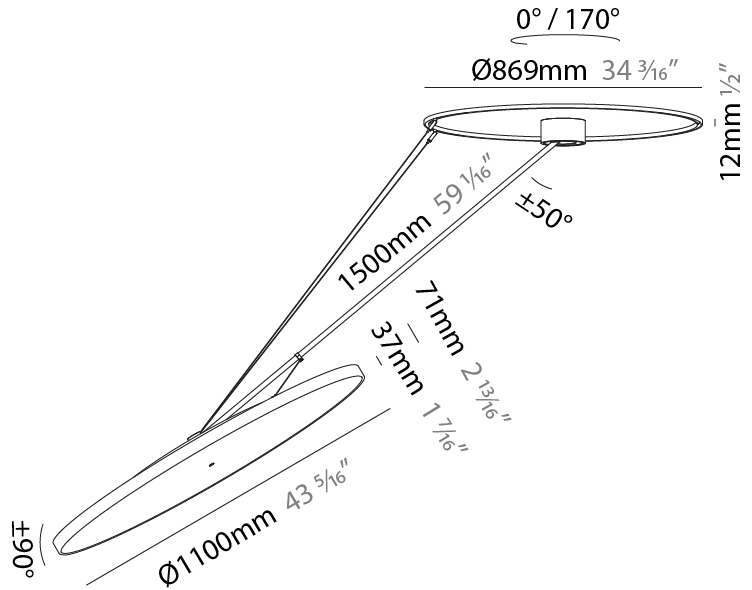

GENERAL

Series: Sign Diva Dancer
Subseries: Sign Diva Dancer
Brand: Prolicht
Division: Architectural
Mounting Type: Suspension
Mounting Location: Ceiling
Subcategory: Pendant

PHYSICAL

Shape: Round
Diameter (mm): 1100
Diameter (in): 43 ⁵/₁₆
Height (mm): 1620
Height (in): 63 ³/₄
Light Distribution: Adjustable / Direct
Weight (kg): 16
Weight (lbs): 35.2
Diffuser: PMMA - Opal / Micro-Prism / Sparkling Secret / Vintage Industrial
Fixture Finish: SSR / BKV / CWI / CRY / HAB / UFT / ITA / RUA / FTG / MYG / LOD / PUS / FRO / FUP / KIA / POP / BLS / SPG / MEY / GOH / GUM / CHC / COM / ABZ / JAG / OBR / MOS / ROR
Fixture Material: Extruded Aluminum / Steel

ELECTRICAL

Lamp Type: LED (Zhaga Standard)
Input Wattage (W): 169.4
Total Output Wattage (W): 135
Dimming: Tri-Mode (Non-Dimming and Phase Dimming (120Vac only) and 0-10V Dimming)
Driver Included: Yes
Driver Location: Integrated
Driver Type: Constant Current - Universal
Driver Class: Class 2
Input Voltage (V): 120 - 277
Constant Current (MA): 600

LED

Color Temperature (°K): 3000 / 3500 / 4000
Max. Delivered Lumen (lm): 19520 / 19933 / 20340
CRI: >90 CRI
Lamp Life (hrs): 50000

OPTICAL

Adjustability: Rotational Canopy 170°; Tilting Canopy ±50°; Tilting Head ±90°

RATINGS AND CERTIFICATIONS

Certified By: Certified for North American Standards
IP rating: IP20