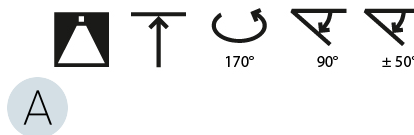

GENERAL

Series: Sign Diva Dancer
Subseries: Sign Diva Dancer
Brand: Prolicht
Division: Architectural
Mounting Type: Suspension
Mounting Location: Ceiling
Subcategory: Pendant

PHYSICAL

Shape: Round
Diameter (mm): 850
Diameter (in): 33 7/16
Height (mm): 1620
Height (in): 63 3/4
Light Distribution: Adjustable / Direct
Weight (kg): 9.67
Weight (lbs): 21.27
Diffuser: PMMA - Opal / Micro-Prism / Sparkling Secret / Vintage Industrial
Fixture Finish: SSR / BKV / CWI / CRY / HAB / UFT / ITA / RUA / FTG / MYG / LOD / PUS / FRO / FUP / KIA / POP / BLS / SPG / MEY / GOH / GUM / CHC / COM / ABZ / JAG / OBR / MOS / ROR
Fixture Material: Extruded Aluminum / Steel

ELECTRICAL

Lamp Type: LED (Zhaga Standard)
Input Wattage (W): 96.8
Total Output Wattage (W): 76.8
Dimming: Tri-Mode (Non-Dimming and Phase Dimming (120Vac only) and 0-10V Dimming)
Driver Included: Yes
Driver Location: Integrated
Driver Type: Constant Current - Universal
Driver Class: Class 2
Input Voltage (V): 120 - 277
Constant Current (MA): 600

LED

Color Temperature (°K): 3000 / 3500 / 4000
Max. Delivered Lumen (lm): 11160 / 11388 / 11620
CRI: >90 CRI
Lamp Life (hrs): 50000

OPTICAL

Adjustability: Rotational Canopy 170°; Tilting Canopy ±50°; Tilting Head ±90°

RATINGS AND CERTIFICATIONS

Certified By: Certified for North American Standards
IP rating: IP20