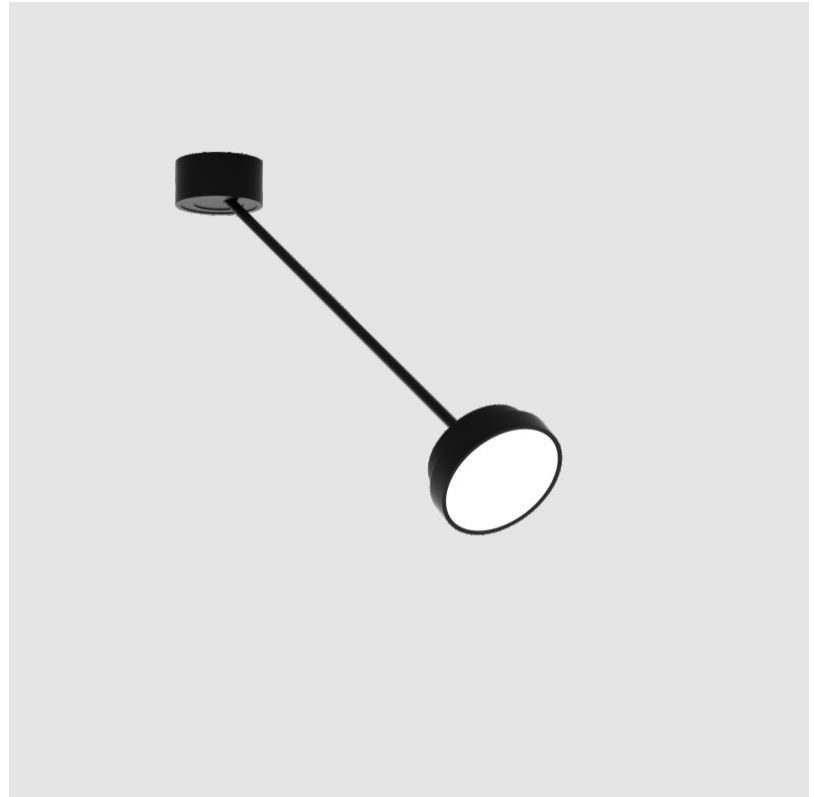

GENERAL

Series: Sign Diva Dancer
Subseries: Sign Diva Dancer Korona
Brand: Prolicht
Division: Architectural
Mounting Type: Suspension
Mounting Location: Ceiling
Subcategory: Pendant

PHYSICAL

Shape: Round
Diameter (mm): 200
Diameter (in): 7 7/8
Height (mm): 870
Depth (mm): 86
Height (in): 34 1/4
Depth (in): 3 3/8
Light Distribution: Adjustable / Direct
Weight (kg): 2.09
Weight (lbs): 4.607

Diffuser: PMMA - Opal / Micro-Prism / Sparkling Secret / Vintage Industrial

Fixture Finish: SSR / BKV / CWI / CRY / HAB / UFT / ITA / RUA / FTG / MYG / LOD / PUS / FRO / FUP / KIA / POP / BLS / SPG / MEY / GOH / GUM / CHC / COM / ABZ / JAG / OBR / MOS / ROR

Fixture Material: Extruded Aluminum / Steel

ELECTRICAL

Lamp Type: LED (Zhaga Standard)
Input Wattage (W): 11
Total Output Wattage (W): 10
Dimming: Tri-Mode (Non-Dimming and Phase Dimming (120Vac only) and 0-10V Dimming)
Driver Included: Yes
Driver Location: Integrated
Driver Type: Constant Current - Universal
Driver Class: Class 2
Input Voltage (V): 120 - 277
Constant Current (MA): 350

LED

Color Temperature (*K): 2700 / 3000 / 3500 / 4000
Max. Delivered Lumen (lm): 860 / 1080 / 1088 / 1110
CRI: >90 CRI
Lamp Life (hrs): 50000

OPTICAL

Adjustability: Rotational Canopy 170°; Tilting Canopy ±50°; Tilting Head ±90°

RATINGS AND CERTIFICATIONS

Certified By: Certified for North American Standards
IP rating: IP20