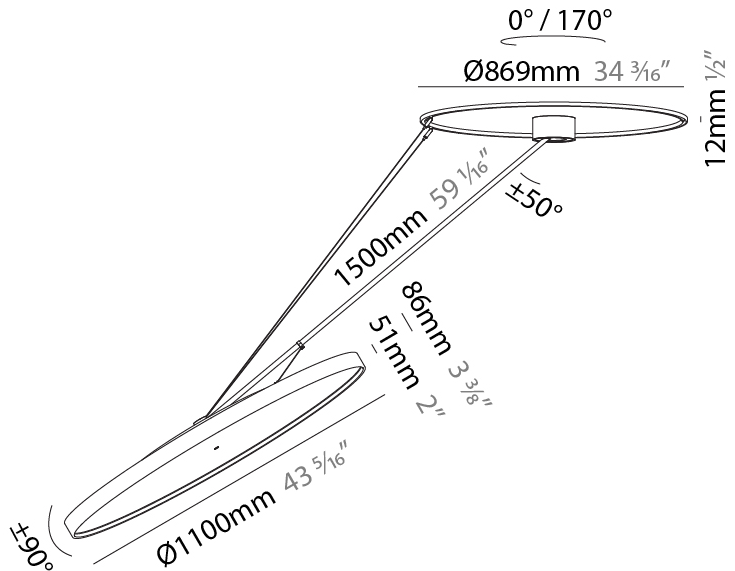

GENERAL

Series: Sign Diva Dancer
Subseries: Sign Diva Dancer Korona
Brand: Prolicht
Division: Architectural
Mounting Type: Suspension
Mounting Location: Ceiling
Subcategory: Pendant

PHYSICAL

Shape: Round
Diameter (mm): 1100
Diameter (in): 43 ⁵/₁₆
Height (mm): 1620
Height (in): 63 ³/₄
Light Distribution: Adjustable / Direct
Weight (kg): 15.5
Weight (lbs): 34.1
Diffuser: PMMA - Opal / Micro-Prism / Sparkling Secret / Vintage Industrial
Fixture Finish: SSR / BKV / CWI / CRY / HAB / UFT / ITA / RUA / FTG / MYG / LOD / PUS / FRO / FUP / KIA / POP / BLS / SPG / MEY / GOH / GUM / CHC / COM / ABZ / JAG / OBR / MOS / ROR
Fixture Material: Extruded Aluminum / Steel

ELECTRICAL

Lamp Type: LED (Zhaga Standard)
Input Wattage (W): 169.4
Total Output Wattage (W): 135
Dimming: Tri-Mode (Non-Dimming and Phase Dimming (120Vac only) and 0-10V Dimming)
Driver Included: Yes
Driver Location: Integrated
Driver Type: Constant Current - Universal
Driver Class: Class 2
Input Voltage (V): 120 - 277
Constant Current (MA): 600

LED

Color Temperature (°K): 2700 / 3000 / 4000
Max. Delivered Lumen (lm): 19520 / 19933 / 20340
CRI: >90 CRI
Lamp Life (hrs): 50000

OPTICAL

Adjustability: Rotational Canopy 170°; Tilting Canopy ±50°; Tilting Head ±90°

RATINGS AND CERTIFICATIONS

Certified By: Certified for North American Standards
IP rating: IP20