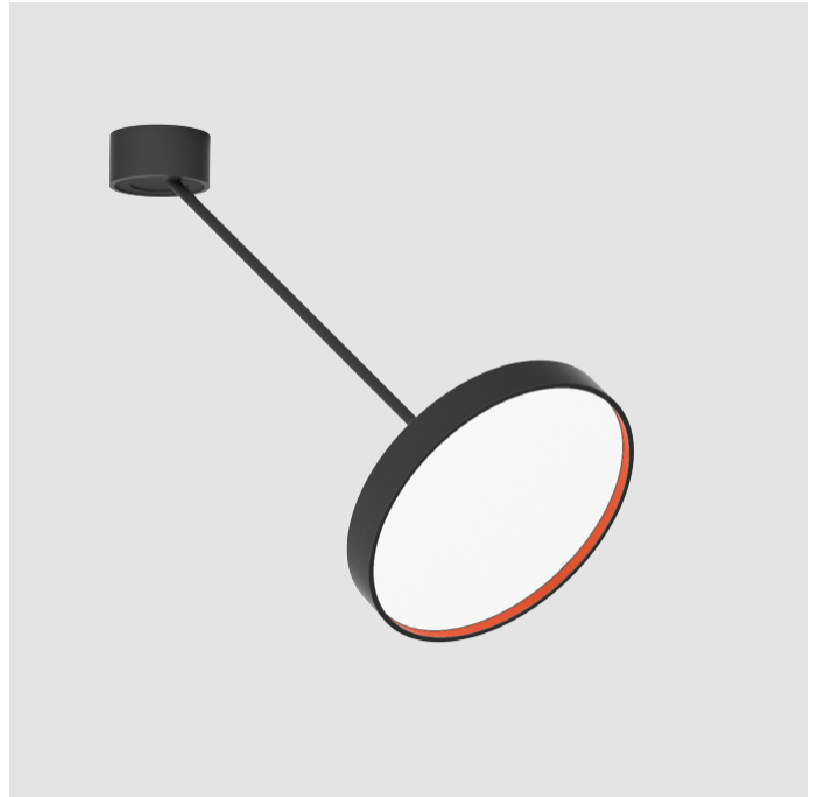

GENERAL

Series: Sign Diva Dancer
Subseries: Sign Diva Dancer Korona
Brand: Prolicht
Division: Architectural
Mounting Type: Suspension
Mounting Location: Ceiling
Subcategory: Pendant

PHYSICAL

Shape: Round
Diameter (mm): 400
Diameter (in): 15 3/4
Height (mm): 870
Depth (mm): 86
Height (in): 34 1/4
Depth (in): 3 3/8
Light Distribution: Adjustable / Direct
Weight (kg): 3.5
Weight (lbs): 7.716
Diffuser: PMMA - Opal / Micro-Prism / Sparkling Secret / Vintage Industrial
Fixture Finish: SSR / BKV / CWI / CRY / HAB / UFT / ITA / RUA / FTG / MYG / LOD / PUS / FRO / FUP / KIA / POP / BLS / SPG / MEY / GOH / GUM / CHC / COM / ABZ / JAG / OBR / MOS / ROR
Fixture Material: Extruded Aluminum / Steel

ELECTRICAL

Lamp Type: LED (Zhaga Standard)
Input Wattage (W): 17.9
Total Output Wattage (W): 16
Dimming: Tri-Mode (Non-Dimming and Phase Dimming (120Vac only) and 0-10V Dimming)
Driver Included: Yes
Driver Location: Integrated
Driver Type: Constant Current - Universal
Driver Class: Class 2
Input Voltage (V): 120 - 277
Constant Current (MA): 500

LED

Color Temperature (*K): 2700 / 3000 / 3500 / 4000
Max. Delivered Lumen (lm): 1870 / 2340 / 2372 / 2420
CRI: >90 CRI
Lamp Life (hrs): 50000

OPTICAL

Adjustability: Rotational Canopy 170°; Tilting Canopy ±50°; Tilting Head ±90°

RATINGS AND CERTIFICATIONS

Certified By: Certified for North American Standards
IP rating: IP20