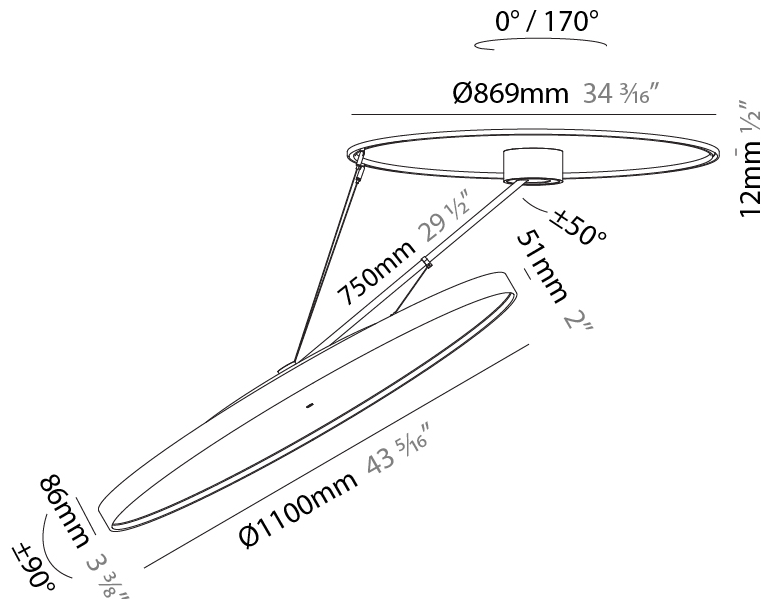

GENERAL

Series: Sign Diva Dancer
Subseries: Sign Diva Dancer Korona
Brand: Prolicht
Division: Architectural
Mounting Type: Suspension
Mounting Location: Ceiling
Subcategory: Pendant

PHYSICAL

Shape: Round
Diameter (mm): 1100
Diameter (in): 43 5/16
Height (mm): 870
Height (in): 34 1/4
Light Distribution: Adjustable / Direct
Weight (kg): 16.1
Weight (lbs): 35.42
Diffuser: PMMA - Opal / Micro-Prism / Sparkling Secret / Vintage Industrial
Fixture Finish: SSR / BKV / CWI / CRY / HAB / UFT / ITA / RUA / FTG / MYG / LOD / PUS / FRO / FUP / KIA / POP / BLS / SPG / MEY / GOH / GUM / CHC / COM / ABZ / JAG / OBR / MOS / ROR
Fixture Material: Extruded Aluminum / Steel

ELECTRICAL

Lamp Type: LED (Zhaga Standard)
Input Wattage (W): 169.4
Total Output Wattage (W): 135
Dimming: Tri-Mode (Non-Dimming and Phase Dimming (120Vac only) and 0-10V Dimming)
Driver Included: Yes
Driver Location: Integrated
Driver Type: Constant Current - Universal
Driver Class: Class 2
Input Voltage (V): 120 - 277
Constant Current (MA): 350

LED

Color Temperature (°K): 2700 / 3000 / 4000
Max. Delivered Lumen (lm): 19520 / 19933 / 20340
CRI: >90 CRI
Lamp Life (hrs): 50000

OPTICAL

Adjustability: Rotational Canopy 170°; Tilting Canopy ±50°; Tilting Head ±90°

RATINGS AND CERTIFICATIONS

Certified By: Certified for North American Standards
IP rating: IP20