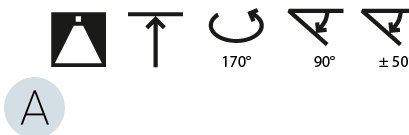

GENERAL

Series: Sign Diva Dancer
Subseries: Sign Diva Dancer
Brand: Prolicht
Division: Architectural
Mounting Type: Suspension
Mounting Location: Ceiling
Subcategory: Pendant

PHYSICAL

Shape: Round
Diameter (mm): 850
Diameter (in): 33 7/16
Height (mm): 870
Height (in): 34 1/4
Light Distribution: Adjustable / Direct
Weight (kg): 9.8
Weight (lbs): 21.56
Diffuser: PMMA - Opal / Micro-Prism / Sparkling Secret / Vintage Industrial
Fixture Finish: SSR / BKV / CWI / CRY / HAB / UFT / ITA / RUA / FTG / MYG / LOD / PUS / FRO / FUP / KIA / POP / BLS / SPG / MEY / GOH / GUM / CHC / COM / ABZ / JAG / OBR / MOS / ROR
Fixture Material: Extruded Aluminum / Steel

ELECTRICAL

Lamp Type: LED (Zhaga Standard)
Input Wattage (W): 96.8
Total Output Wattage (W): 76.8
Dimming: Tri-Mode (Non-Dimming and Phase Dimming (120Vac only) and 0-10V Dimming)
Driver Included: Yes
Driver Location: Integrated
Driver Type: Constant Current - Universal
Driver Class: Class 2
Input Voltage (V): 120 - 277
Constant Current (MA): 600

LED

Color Temperature (°K): 3000 / 3500 / 4000
Max. Delivered Lumen (lm): 11160 / 11388 / 11620
CRI: >90 CRI
Lamp Life (hrs): 50000

OPTICAL

Adjustability: Rotational Canopy 170°; Tilting Canopy ±50°; Tilting Head ±90°

RATINGS AND CERTIFICATIONS

Certified By: Certified for North American Standards
IP rating: IP20