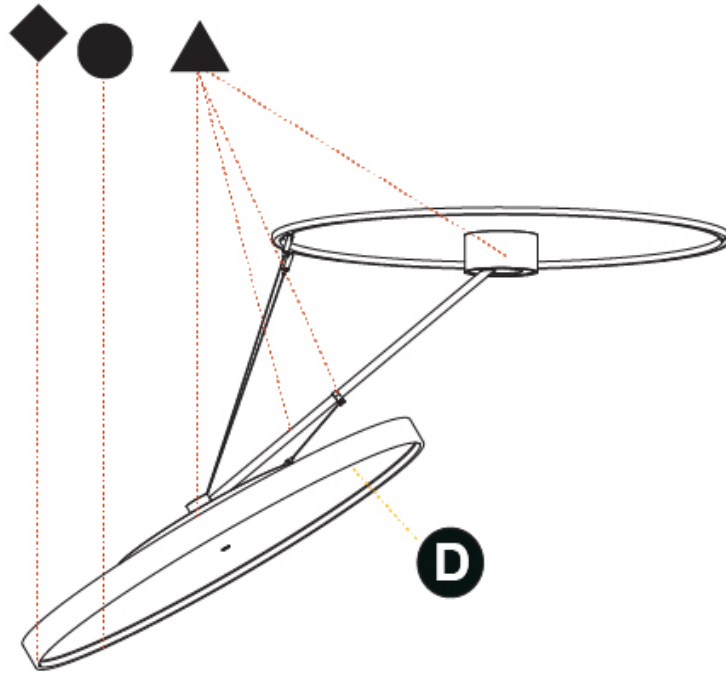

SIGN DIVA DANCER KORONA SUSPENSION

A30881-

PROJECT

TYPE

SPECIFIER

QUANTITY

DATE