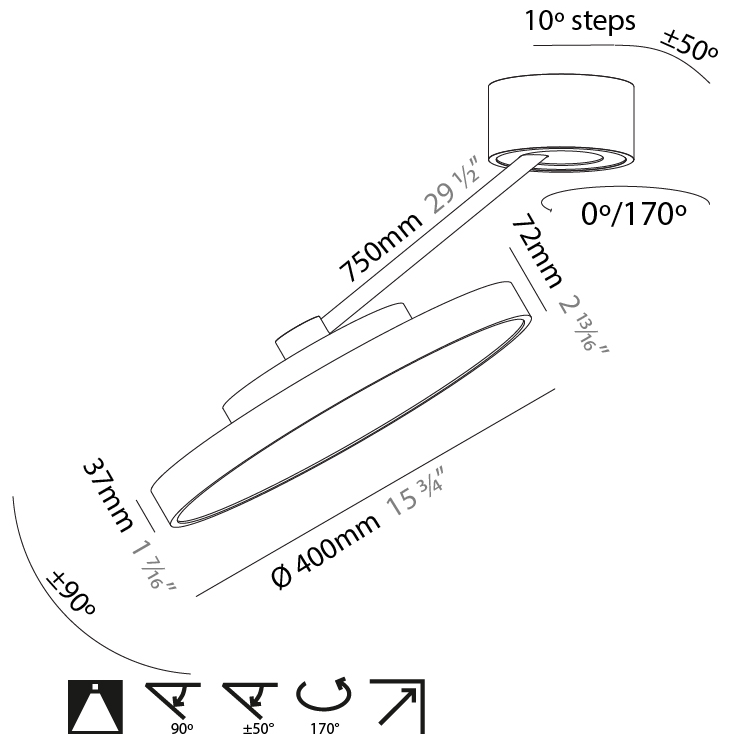

PHYSICAL

Shape: Round
Diameter (mm): 400
Diameter (in): 15 3/4
Height (mm): 72
Height (in): 2 13/16
Max. Overall Height (mm): 870
Max. Overall Height (in): 34 1/4
Extension (mm): 750
Extension (in): 29 1/2
Light Distribution: Adjustable / Direct
Weight (kg): 3.140
Weight (lbs): 6.922
Diffuser: PMMA - Opal / Micro-Prism / Sparkling Secret / Vintage Industrial
Fixture Finish: SSR / BKV / CWI / CRY / HAB / UFT / ITA / RUA / FTG / MYG / LOD / PUS / FRO / FUP / KIA / POP / BLS / SPG / MEY / GOH / GUM / CHC / COM / ABZ / JAG / OBR / MOS / ROR
Fixture Material: Extruded Aluminum / Steel

ELECTRICAL

Lamp Type: LED (Zhaga Standard)
Input Wattage (W): 17
Total Output Wattage (W): 16
Dimming: Tri-Mode (Non-Dimming and Phase Dimming (120Vac only) and 0-10V Dimming)
Driver Included: Yes
Driver Location: Integrated
Driver Type: Constant Current - Universal
Driver Class: Class 2
Input Voltage (V): 120 - 277
Constant Current (MA): 500

LED

Color Temperature (°K): 2700 / 3000 / 3500 / 4000
Max. Delivered Lumen (lm): 1807 / 1943 / 1951 / 1991
Nominal Lumen (lm): 2250 / 2420 / 2430 / 2480
CRI: >90 CRI
Lamp Life (hrs): 50000

OPTICAL

Adjustability: Rotational Canopy 170°; Tilting Canopy ±50°; Tilting Head ±90°

RATINGS AND CERTIFICATIONS

Certified By: Certified for North American Standards
IP rating: IP20