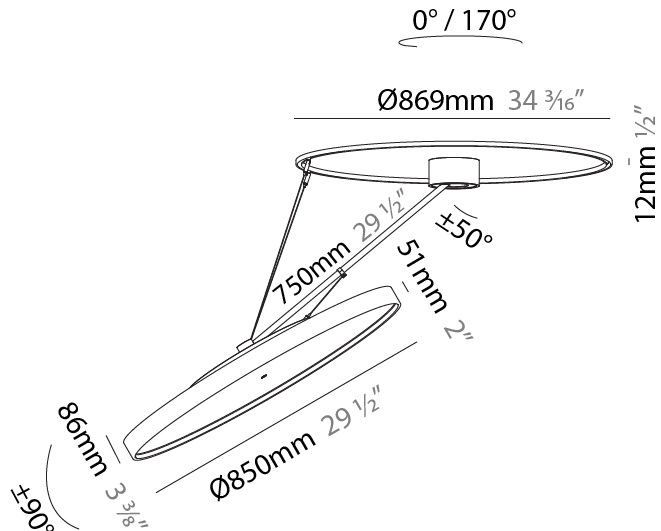

GENERAL

Series: Sign Diva Dancer
Subseries: Sign Diva Dancer
Brand: Prolicht
Division: Architectural
Mounting Type: Suspension
Mounting Location: Ceiling
Subcategory: Pendant

PHYSICAL

Shape: Round
Diameter (mm): 850
Diameter (in): 33 7/16
Height (mm): 870
Height (in): 34 1/4
Light Distribution: Adjustable / Direct
Weight (kg): 9.8
Weight (lbs): 21.56
Diffuser: PMMA - Opal / Micro-Prism / Sparkling Secret / Vintage Industrial
Fixture Finish: SSR / BKV / CWI / CRY / HAB / UFT / ITA / RUA / FTG / MYG / LOD / PUS / FRO / FUP / KIA / POP / BLS / SPG / MEY / GOH / GUM / CHC / COM / ABZ / JAG / OBR / MOS / ROR
Fixture Material: Extruded Aluminum / Steel

ELECTRICAL

Lamp Type: LED (Zhaga Standard)
Input Wattage (W): 96.8
Total Output Wattage (W): 76.8
Dimming: Tri-Mode (Non-Dimming and Phase Dimming (120Vac only) and 0-10V Dimming)
Driver Included: Yes
Driver Location: Integrated
Driver Type: Constant Current - Universal
Driver Class: Class 2
Input Voltage (V): 120 - 277
Constant Current (MA): 600

LED

Color Temperature (°K): 3000 / 3500 / 4000
Max. Delivered Lumen (lm): 11160 / 11388 / 11620
CRI: >90 CRI
Lamp Life (hrs): 50000

OPTICAL

Adjustability: Rotational Canopy 170°; Tilting Canopy ±50°; Tilting Head ±90°

RATINGS AND CERTIFICATIONS

Certified By: Certified for North American Standards
IP rating: IP20