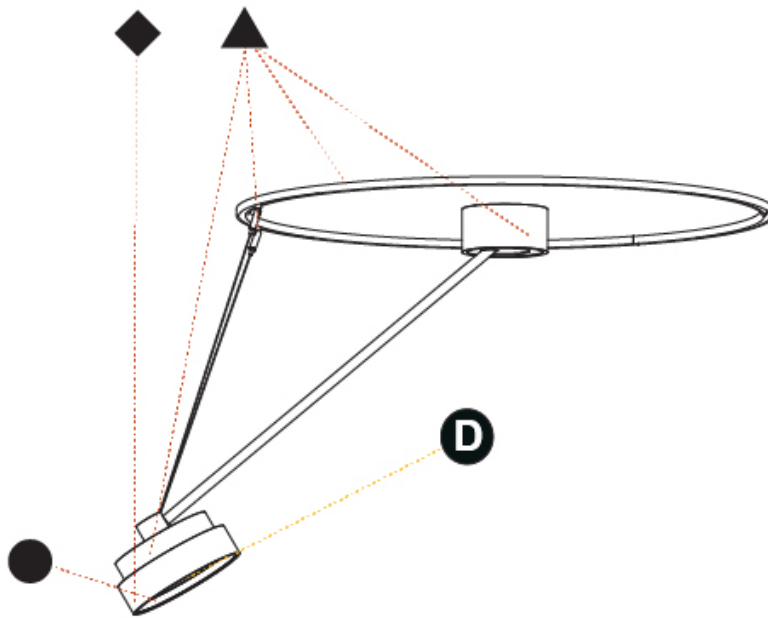

SIGN DIVA DANCER SUSPENSION

A30871-

PROJECT
TYPE
SPECIFIER
QUANTITY
DATE

A