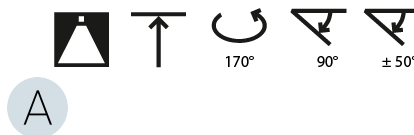

GENERAL

Series: Sign Diva Dancer
Subseries: Sign Diva Dancer Korona
Brand: Prolicht
Division: Architectural
Mounting Type: Suspension
Mounting Location: Ceiling
Subcategory: Pendant

PHYSICAL

Shape: Round
Diameter (mm): 850
Diameter (in): 33 7/16
Height (mm): 1620
Height (in): 63 3/4
Light Distribution: Adjustable / Direct
Weight (kg): 11.67
Weight (lbs): 25.67
Diffuser: PMMA - Opal / Micro-Prism / Sparkling Secret / Vintage Industrial
Fixture Finish: SSR / BKV / CWI / CRY / HAB / UFT / ITA / RUA / FTG / MYG / LOD / PUS / FRO / FUP / KIA / POP / BLS / SPG / MEY / GOH / GUM / CHC / COM / ABZ / JAG / OBR / MOS / ROR
Fixture Material: Extruded Aluminum / Steel

ELECTRICAL

Lamp Type: LED (Zhaga Standard)
Input Wattage (W): 96.8
Total Output Wattage (W): 76.8
Dimming: Tri-Mode (Non-Dimming and Phase Dimming (120Vac only) and 0-10V Dimming)
Driver Included: Yes
Driver Location: Integrated
Driver Type: Constant Current - Universal
Driver Class: Class 2
Input Voltage (V): 120 - 277
Constant Current (MA): 600

LED

Color Temperature (°K): 2700 / 3000 / 4000
Max. Delivered Lumen (lm): 11160 / 11388 / 11620
CRI: >90 CRI
Lamp Life (hrs): 50000

OPTICAL

Adjustability: Rotational Canopy 170°; Tilting Canopy ±50°; Tilting Head ±90°

RATINGS AND CERTIFICATIONS

Certified By: Certified for North American Standards
IP rating: IP20