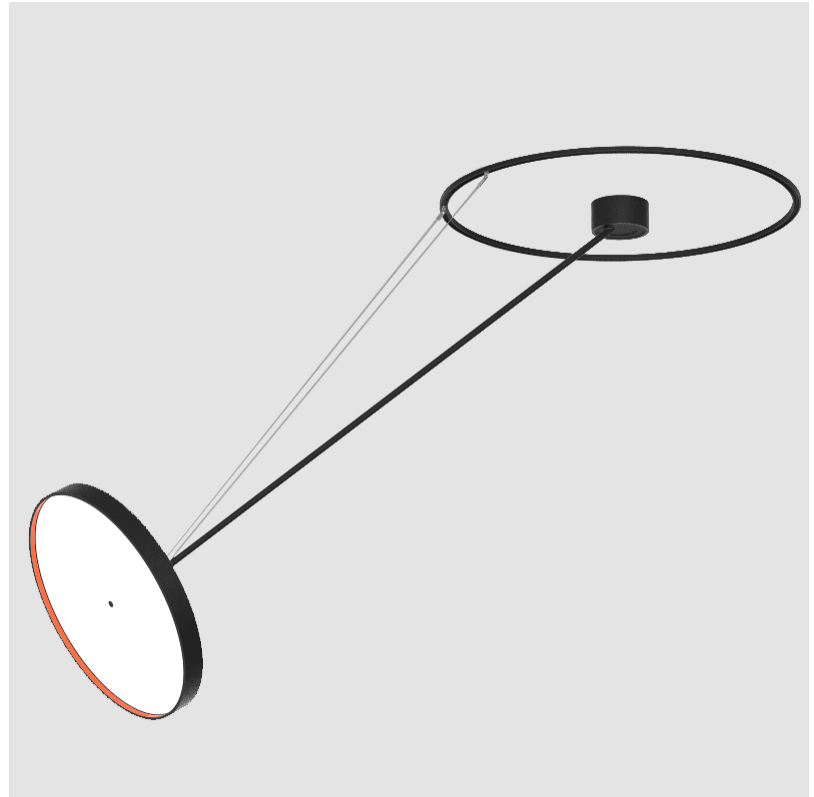

GENERAL

Series: Sign Diva Dancer
Subseries: Sign Diva Dancer Korona
Brand: Prolicht
Division: Architectural
Mounting Type: Suspension
Mounting Location: Ceiling
Subcategory: Pendant

PHYSICAL

Shape: Round
Diameter (mm): 570
Diameter (in): 22 7/16
Height (mm): 1620
Height (in): 63 3/4
Light Distribution: Adjustable / Direct
Weight (kg): 4.5
Weight (lbs): 9.9
Diffuser: PMMA - Opal / Micro-Prism / Sparkling Secret / Vintage Industrial
Fixture Finish: SSR / BKV / CWI / CRY / HAB / UFT / ITA / RUA / FTG / MYG / LOD / PUS / FRO / FUP / KIA / POP / BLS / SPG / MEY / GOH / GUM / CHC / COM / ABZ / JAG / OBR / MOS / ROR
Fixture Material: Extruded Aluminum / Steel

ELECTRICAL

Lamp Type: LED (Zhaga Standard)
Input Wattage (W): 58.3
Total Output Wattage (W): 46.9
Dimming: Tri-Mode (Non-Dimming and Phase Dimming (120Vac only) and 0-10V Dimming)
Driver Included: Yes
Driver Location: Integrated
Driver Type: Constant Current - Universal
Driver Class: Class 2
Input Voltage (V): 120 - 277
Constant Current (MA): 350

LED

Color Temperature (°K): 2700 / 3000 / 4000
Max. Delivered Lumen (lm): 5060 / 6320 / 6580
CRI: >90 CRI
Lamp Life (hrs): 50000

OPTICAL

Adjustability: Rotational Canopy 170°; Tilting Canopy ±50°; Tilting Head ±90°

RATINGS AND CERTIFICATIONS

Certified By: Certified for North American Standards
IP rating: IP20