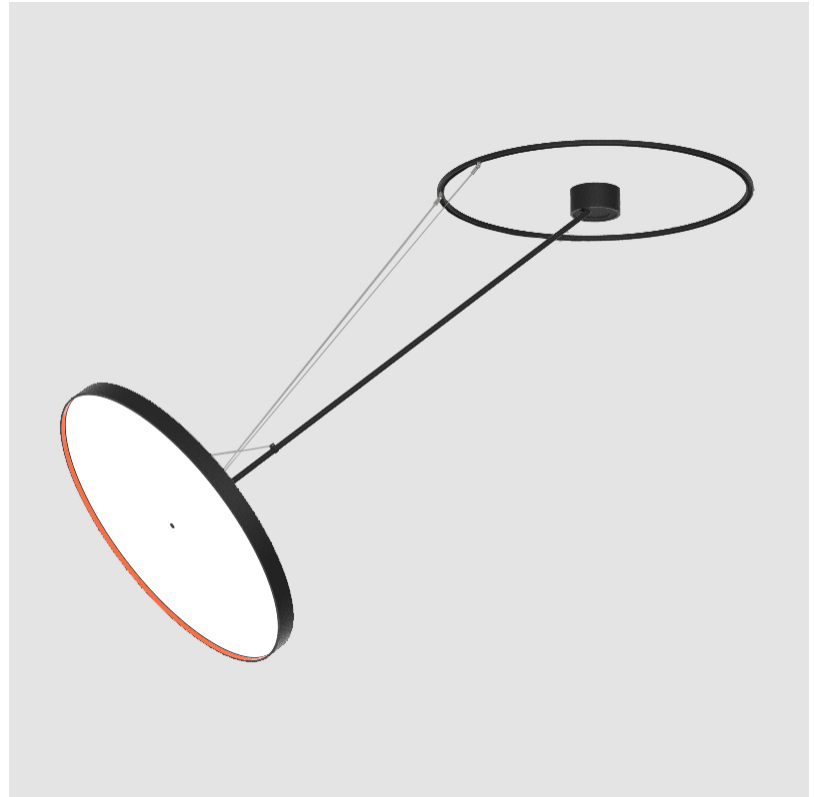

GENERAL

Series: Sign Diva Dancer
Subseries: Sign Diva Dancer Korona
Brand: Prolicht
Division: Architectural
Mounting Type: Suspension
Mounting Location: Ceiling
Subcategory: Pendant

PHYSICAL

Shape: Round
Diameter (mm): 850
Diameter (in): 33 7/16
Height (mm): 1620
Height (in): 63 3/4
Light Distribution: Adjustable / Direct
Weight (kg): 11.67
Weight (lbs): 25.67
Diffuser: PMMA - Opal / Micro-Prism / Sparkling Secret / Vintage Industrial
Fixture Finish: SSR / BKV / CWI / CRY / HAB / UFT / ITA / RUA / FTG / MYG / LOD / PUS / FRO / FUP / KIA / POP / BLS / SPG / MEY / GOH / GUM / CHC / COM / ABZ / JAG / OBR / MOS / ROR
Fixture Material: Extruded Aluminum / Steel

ELECTRICAL

Lamp Type: LED (Zhaga Standard)
Input Wattage (W): 96.8
Total Output Wattage (W): 76.8
Dimming: Tri-Mode (Non-Dimming and Phase Dimming (120Vac only) and 0-10V Dimming)
Driver Included: Yes
Driver Location: Integrated
Driver Type: Constant Current - Universal
Driver Class: Class 2
Input Voltage (V): 120 - 277
Constant Current (MA): 600

LED

Color Temperature (°K): 2700 / 3000 / 4000
Max. Delivered Lumen (lm): 11160 / 11388 / 11620
CRI: >90 CRI
Lamp Life (hrs): 50000

OPTICAL

Adjustability: Rotational Canopy 170°; Tilting Canopy ±50°; Tilting Head ±90°

RATINGS AND CERTIFICATIONS

Certified By: Certified for North American Standards
IP rating: IP20