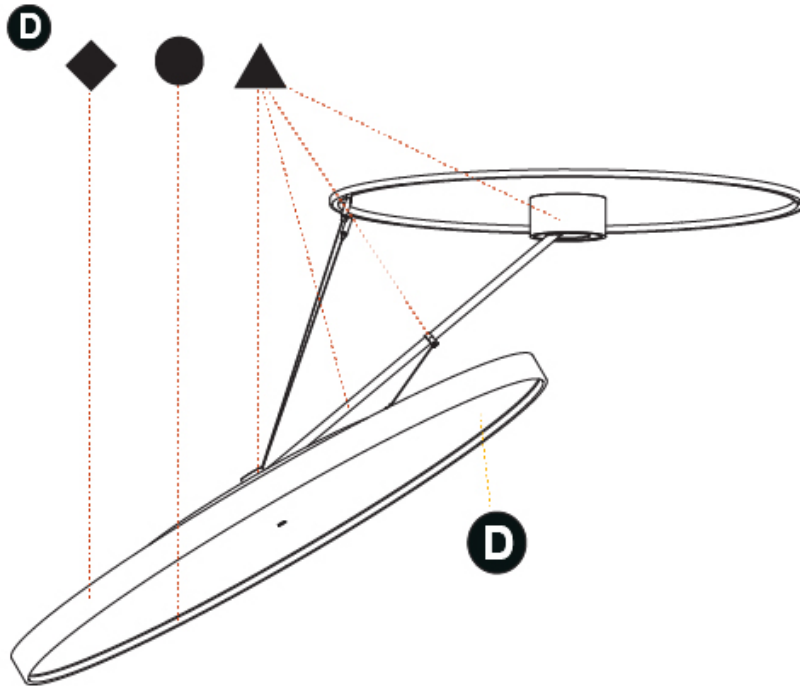

SIGN DIVA DANCER KORONA SUSPENSION

A30883-

PROJECT	_____
TYPE	_____
SPECIFIER	_____
QUANTITY	_____
DATE	_____