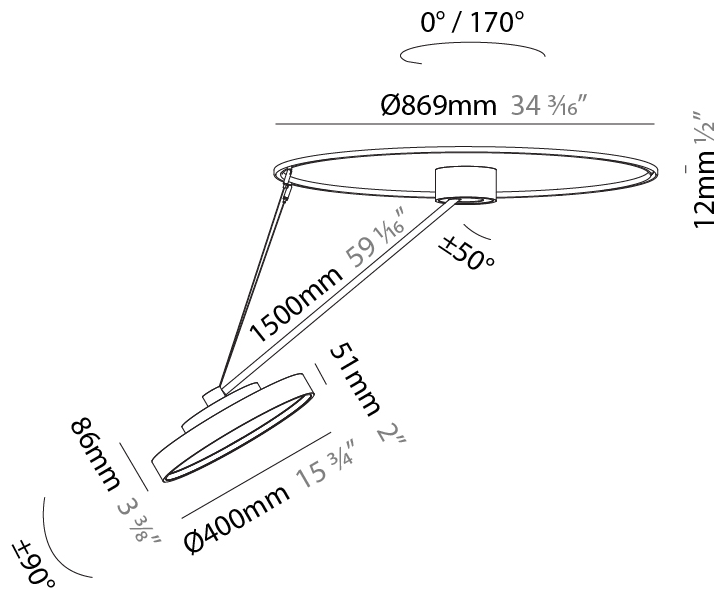

GENERAL

Series: Sign Diva Dancer
Subseries: Sign Diva Dancer Korona
Brand: Prolicht
Division: Architectural
Mounting Type: Suspension
Mounting Location: Ceiling
Subcategory: Pendant

PHYSICAL

Shape: Round
Diameter (mm): 400
Diameter (in): 15 3/4
Height (mm): 1620
Height (in): 63 3/4
Light Distribution: Adjustable / Direct
Weight (kg): 5
Weight (lbs): 11
Diffuser: PMMA - Opal / Micro-Prism / Sparkling Secret / Vintage Industrial
Fixture Finish: SSR / BKV / CWI / CRY / HAB / UFT / ITA / RUA / FTG / MYG / LOD / PUS / FRO / FUP / KIA / POP / BLS / SPG / MEY / GOH / GUM / CHC / COM / ABZ / JAG / OBR / MOS / ROR
Fixture Material: Extruded Aluminum / Steel

ELECTRICAL

Lamp Type: LED (Zhaga Standard)
Input Wattage (W): 17.0
Total Output Wattage (W): 15.4
Dimming: Tri-Mode (Non-Dimming and Phase Dimming (120Vac only) and 0-10V Dimming)
Driver Included: Yes
Driver Location: Integrated
Driver Type: Constant Current - Universal
Driver Class: Class 2
Input Voltage (V): 120 - 277
Constant Current (MA): 500

LED

Color Temperature (°K): 2700 / 3000 / 3500 / 4000
Max. Delivered Lumen (lm): 1807 / 1943 / 1951 / 1991
Nominal Lumen (lm): 2250 / 2420 / 2430 / 2480
CRI: >90 CRI
Lamp Life (hrs): 50000

OPTICAL

Adjustability: Rotational Canopy 170°; Tilting Canopy ±50°; Tilting Head ±90°

RATINGS AND CERTIFICATIONS

Certified By: Certified for North American Standards
IP rating: IP20