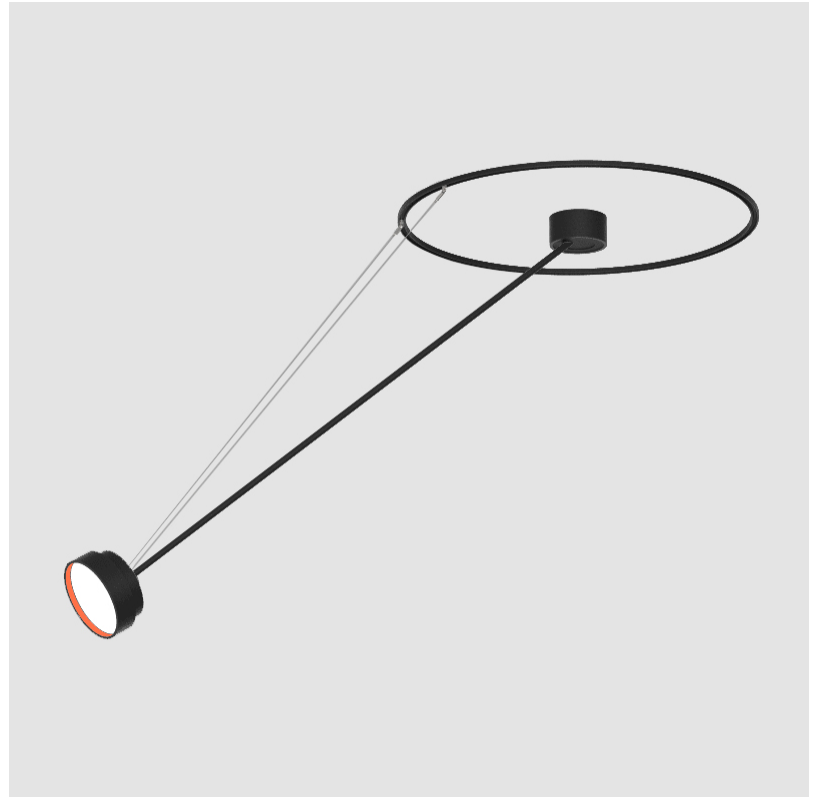

GENERAL

Series: Sign Diva Dancer
Subseries: Sign Diva Dancer Korona
Brand: Prolicht
Division: Architectural
Mounting Type: Suspension
Mounting Location: Ceiling
Subcategory: Pendant

PHYSICAL

Shape: Round
Diameter (mm): 200
Diameter (in): 7 7/8
Height (mm): 1620
Height (in): 63 3/4
Light Distribution: Adjustable / Direct
Weight (kg): 3.3
Weight (lbs): 7.26
Diffuser: PMMA - Opal / Micro-Prism / Sparkling Secret / Vintage Industrial
Fixture Finish: SSR / BKV / CWI / CRY / HAB / UFT / ITA / RUA / FTG / MYG / LOD / PUS / FRO / FUP / KIA / POP / BLS / SPG / MEY / GOH / GUM / CHC / COM / ABZ / JAG / OBR / MOS / ROR
Fixture Material: Extruded Aluminum / Steel

ELECTRICAL

Lamp Type: LED (Zhaga Standard)
Input Wattage (W): 11
Total Output Wattage (W): 10
Dimming: Tri-Mode (Non-Dimming and Phase Dimming (120Vac only) and 0-10V Dimming)
Driver Included: Yes
Driver Location: Integrated
Driver Type: Constant Current - Universal
Driver Class: Class 2
Input Voltage (V): 120 - 277
Constant Current (MA): 350

LED

Color Temperature (°K): 2700 / 3000 / 3500 / 4000
Max. Delivered Lumen (lm): 860 / 1080 / 1088 / 1110
CRI: >90 CRI
Lamp Life (hrs): 50000

OPTICAL

Adjustability: Rotational Canopy 170°; Tilting Canopy ±50°; Tilting Head ±90°

RATINGS AND CERTIFICATIONS

Certified By: Certified for North American Standards
IP rating: IP20