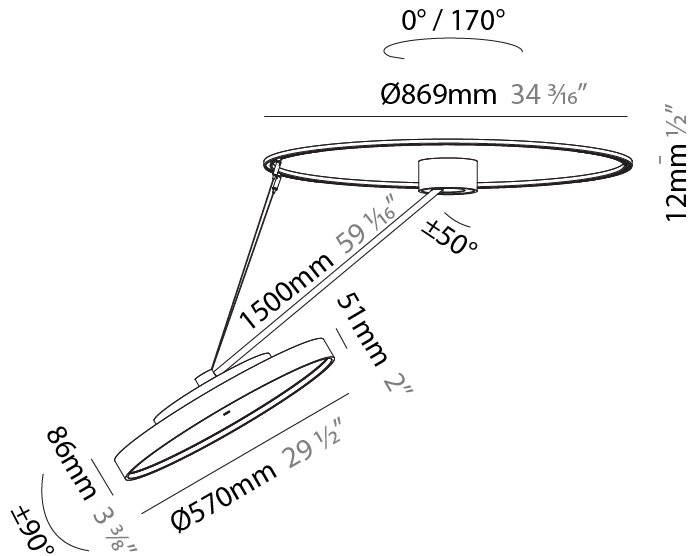

GENERAL

Series: Sign Diva Dancer
Subseries: Sign Diva Dancer Korona
Brand: Prolicht
Division: Architectural
Mounting Type: Suspension
Mounting Location: Ceiling
Subcategory: Pendant

PHYSICAL

Shape: Round
Diameter (mm): 570
Diameter (in): 22 7/16
Height (mm): 1620
Height (in): 63 3/4
Light Distribution: Adjustable / Direct
Weight (kg): 4.5
Weight (lbs): 9.9
Diffuser: PMMA - Opal / Micro-Prism / Sparkling Secret / Vintage Industrial
Fixture Finish: SSR / BKV / CWI / CRY / HAB / UFT / ITA / RUA / FTG / MYG / LOD / PUS / FRO / FUP / KIA / POP / BLS / SPG / MEY / GOH / GUM / CHC / COM / ABZ / JAG / OBR / MOS / ROR
Fixture Material: Extruded Aluminum / Steel

ELECTRICAL

Lamp Type: LED (Zhaga Standard)
Input Wattage (W): 58.3
Total Output Wattage (W): 46.9
Dimming: Tri-Mode (Non-Dimming and Phase Dimming (120Vac only) and 0-10V Dimming)
Driver Included: Yes
Driver Location: Integrated
Driver Type: Constant Current - Universal
Driver Class: Class 2
Input Voltage (V): 120 - 277
Constant Current (MA): 350

LED

Color Temperature (°K): 2700 / 3000 / 4000
Max. Delivered Lumen (lm): 5060 / 6320 / 6580
CRI: >90 CRI
Lamp Life (hrs): 50000

OPTICAL

Adjustability: Rotational Canopy 170°; Tilting Canopy ±50°; Tilting Head ±90°

RATINGS AND CERTIFICATIONS

Certified By: Certified for North American Standards
IP rating: IP20