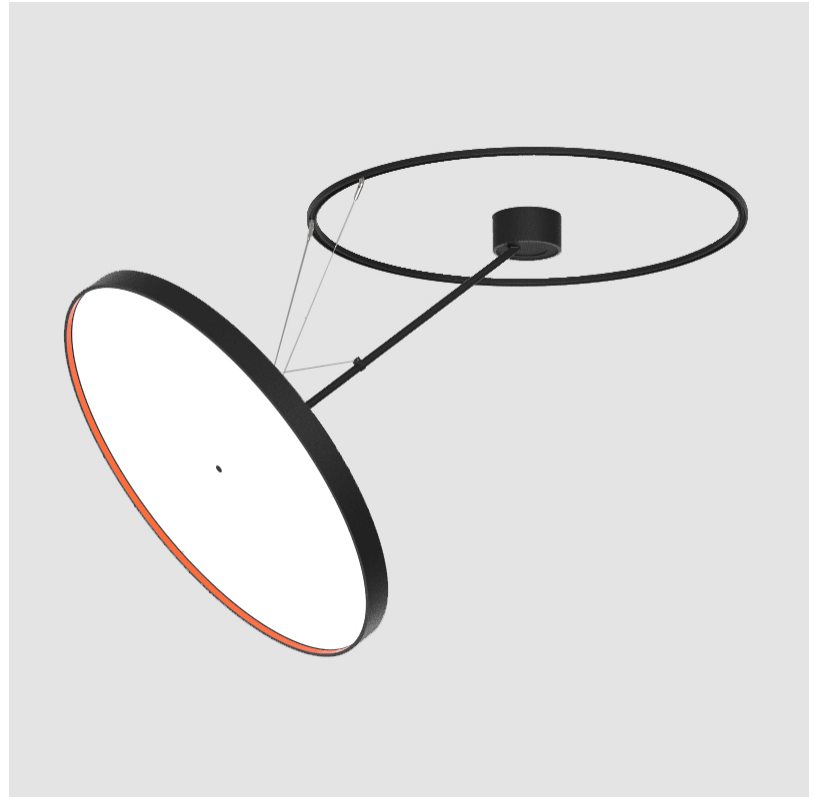

GENERAL

Series: Sign Diva Dancer
Subseries: Sign Diva Dancer Korona
Brand: Prolicht
Division: Architectural
Mounting Type: Suspension
Mounting Location: Ceiling
Subcategory: Pendant

PHYSICAL

Shape: Round
Diameter (mm): 850
Diameter (in): 33 7/16
Height (mm): 870
Height (in): 34 1/4
Light Distribution: Adjustable / Direct
Weight (kg): 10.5
Weight (lbs): 23.1
Diffuser: PMMA - Opal / Micro-Prism / Sparkling Secret / Vintage Industrial
Fixture Finish: SSR / BKV / CWI / CRY / HAB / UFT / ITA / RUA / FTG / MYG / LOD / PUS / FRO / FUP / KIA / POP / BLS / SPG / MEY / GOH / GUM / CHC / COM / ABZ / JAG / OBR / MOS / ROR
Fixture Material: Extruded Aluminum / Steel

ELECTRICAL

Lamp Type: LED (Zhaga Standard)
Input Wattage (W): 96.8
Total Output Wattage (W): 76.8
Dimming: Tri-Mode (Non-Dimming and Phase Dimming (120Vac only) and 0-10V Dimming)
Driver Included: Yes
Driver Location: Integrated
Driver Type: Constant Current - Universal
Driver Class: Class 2
Input Voltage (V): 120 - 277
Constant Current (MA): 600

LED

Color Temperature (°K): 2700 / 3000 / 4000
Max. Delivered Lumen (lm): 11160 / 11388 / 11620
CRI: >90 CRI
Lamp Life (hrs): 50000

OPTICAL

Adjustability: Rotational Canopy 170°; Tilting Canopy ±50°; Tilting Head ±90°

RATINGS AND CERTIFICATIONS

Certified By: Certified for North American Standards
IP rating: IP20