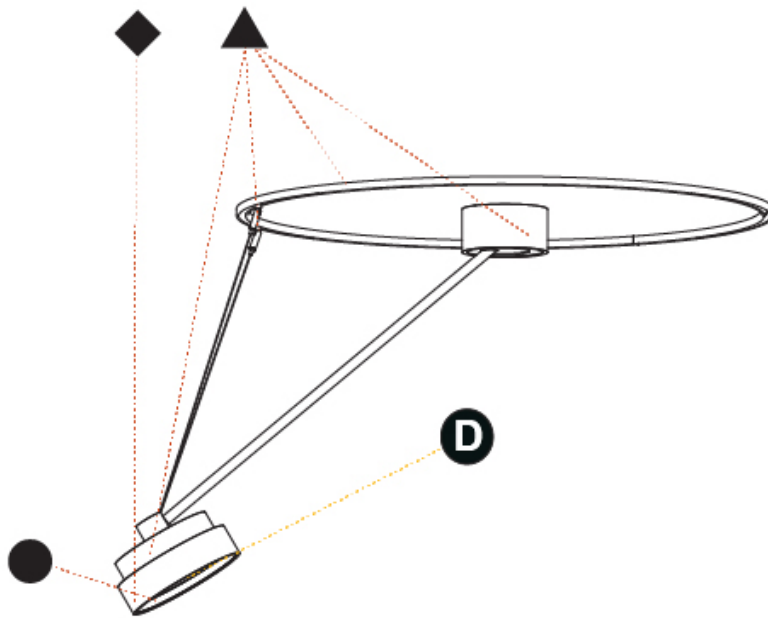

SIGN DIVA DANCER KORONA SUSPENSION

A30878-

PROJECT

TYPE

SPECIFIER

QUANTITY

DATE

A